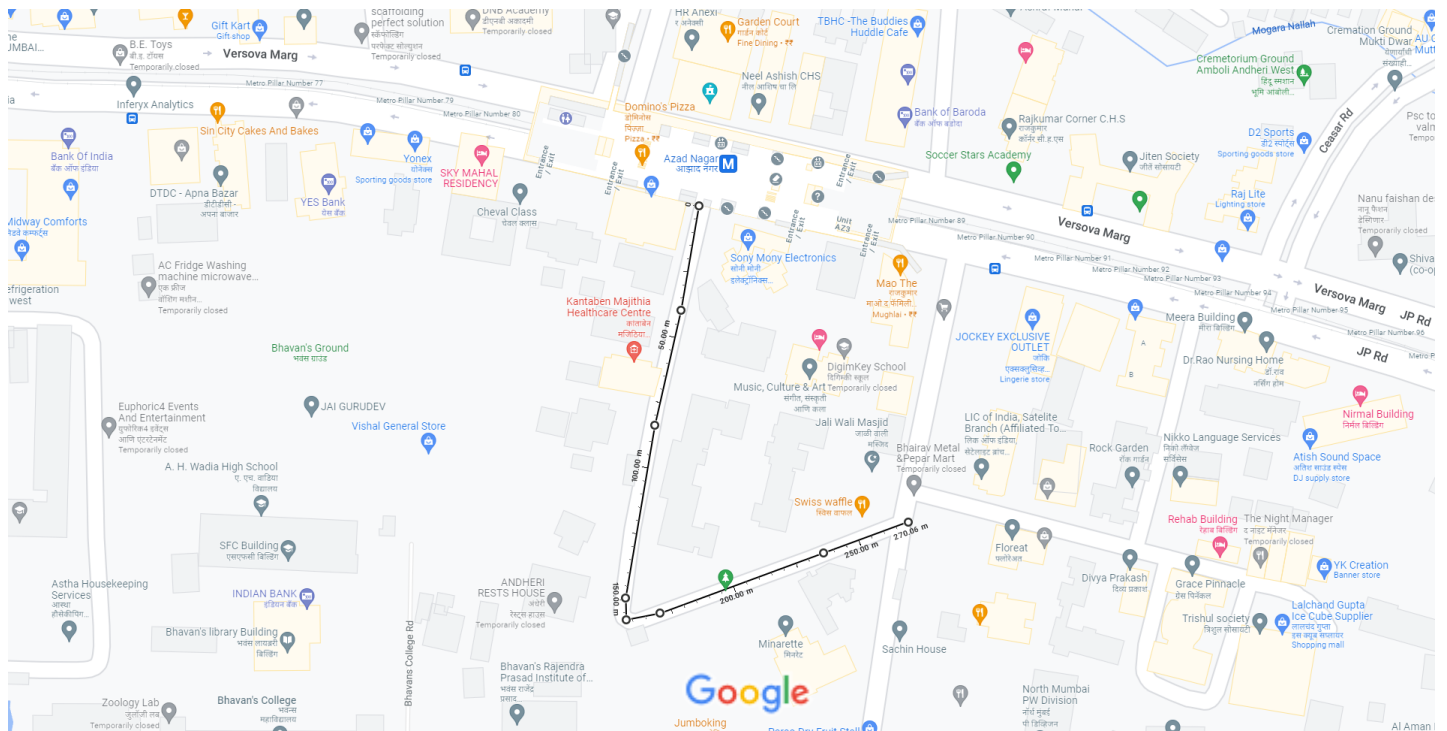

Map data ©2022 20 m

Measure distance
Total distance: 270.06 m (886.04 ft)