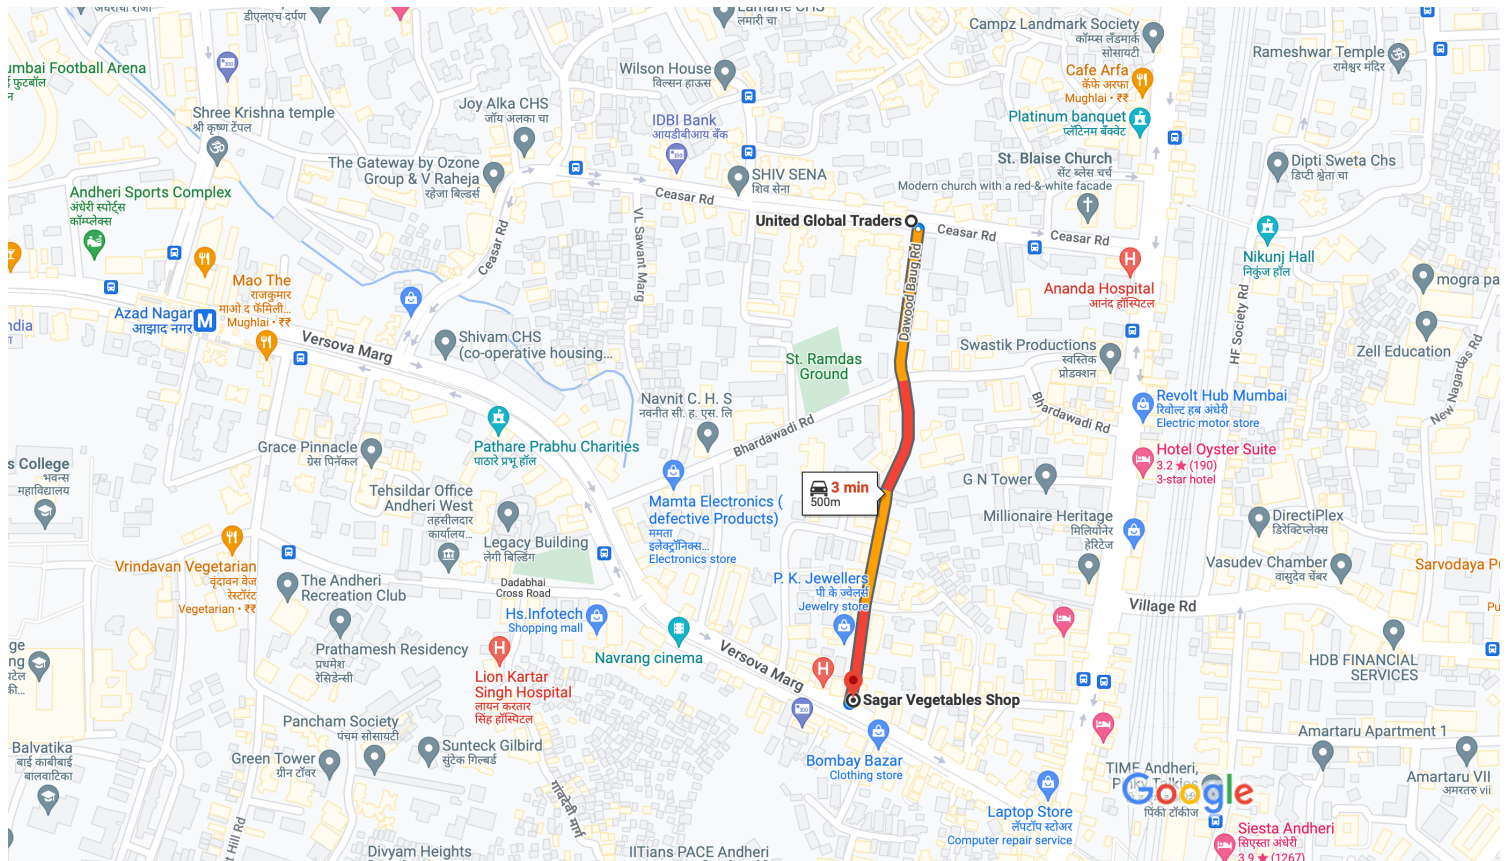

United Global Traders, 67/A, Ceasar Rd, Amboli, Drive 500 m, 3 min
Andheri West, Mumbai, Maharashtra 400058 to Sagar Vegetables Shop,
Shop No 1, JP Rd, near Kanchan Jewellery, Dawood Baug, Fish Market
Area, Navneeth Colony, Andheri West, Mumbai, Maharashtra 400058

Dawoodbaug road

Map data ©2022 100 m

via Dawood Baug Rd

3 min

Fastest route now due to traffic conditions

500 m

Explore Sagar Vegetables Shop

Restaurants

Hotels

Gas stations

Parking Lots

More