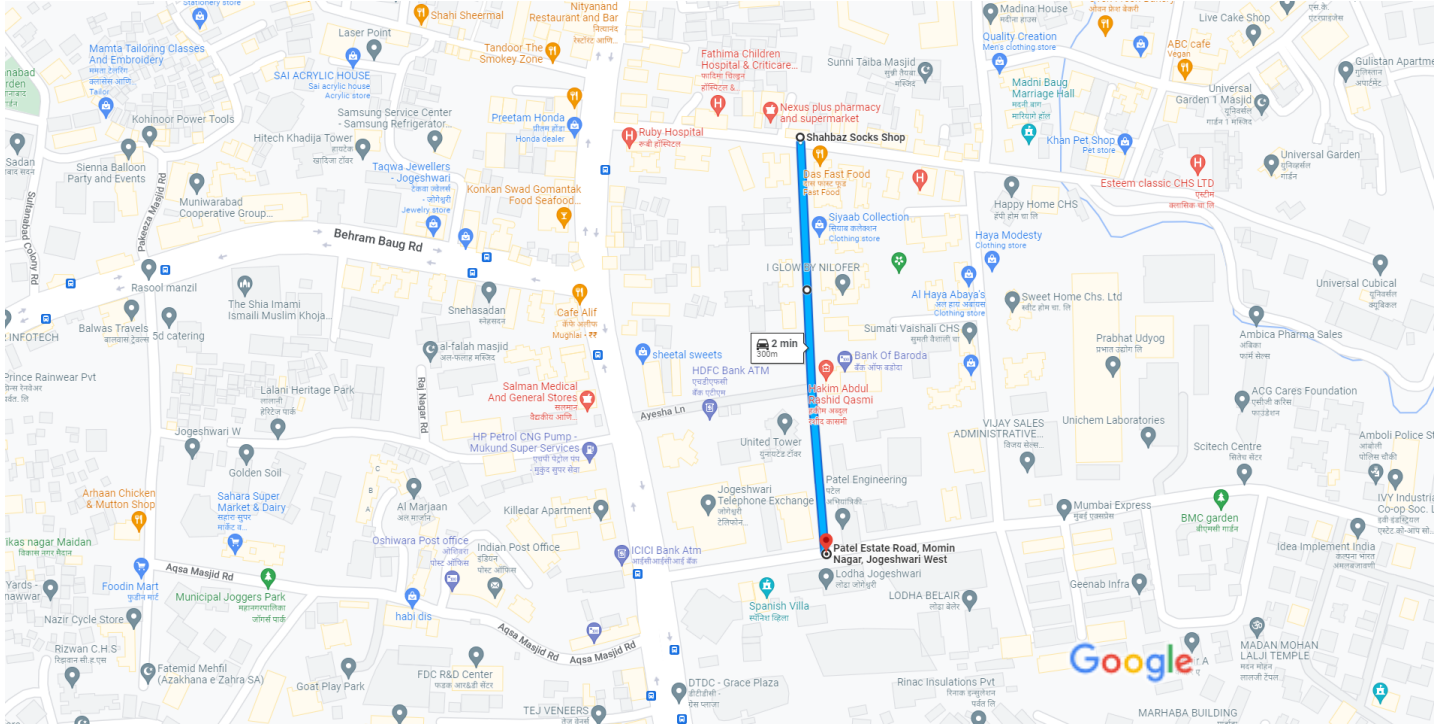

Map data ©2022 50 m

via 4th Cross Rd 2 min
Fastest route now due to traffic conditions 350 m

Explore 1301, 4th Cross Rd

Restaurants Hotels Gas stations Parking Lots More

87 mathura bhavan, Bajaj Road, Pond Gaothan, Drive 300 m, 3 min
Navpada, Kamala Nagar, Vile Parle West, Mumbai, Maharashtra 400056
to Anuradha Travels, 1/6, Vyas Wadi, Dadabhai Road, Vile Parle West,
Mumbai, Maharashtra 400056

St. Xevier Road

Map data ©2022 20 m

	via St Xaviers School Rd	1 min
	1 min without traffic	180 m

Explore Baptista Rd

- Restaurants
- Hotels
- Gas stations
- Parking Lots
- More

Map data ©2022 50 m

Measure distance
Total distance: 280.15 m (919.14 ft)

Shahbaz Socks Shop, Shop No.101, opp. Nexus Medical, Vaishali Nagar, Jogeshwari West, Mumbai, Maharashtra 400102 to Patel Estate Rd, Momin Nagar, Jogeshwari West, Mumbai, Maharashtra 400102

Vaishali Nagar Road

Map data ©2022 Google 50 m

via Vaishali Nagar Rd

2 min

2 min without traffic

300 m

Explore Patel Estate Rd

Restaurants Hotels Gas stations Parking Lots More

Map data ©2022 20 m