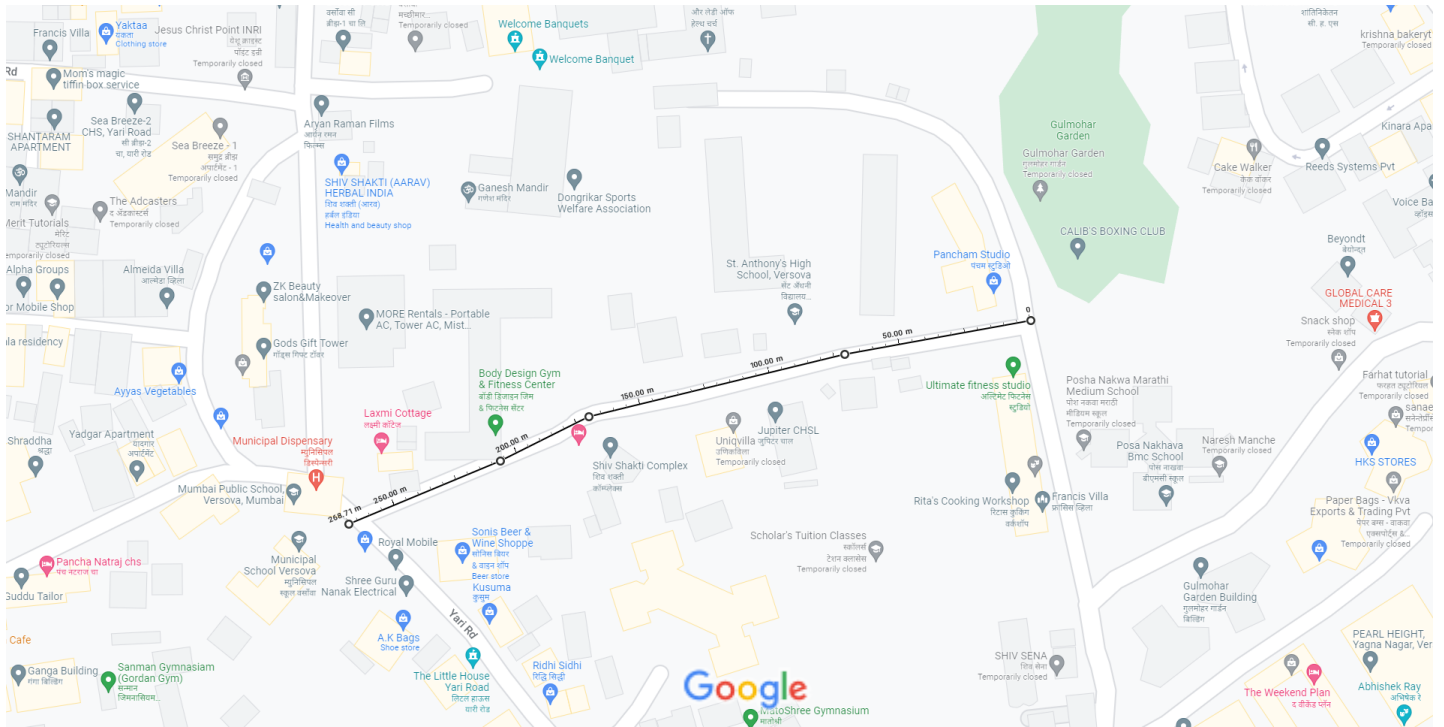

Map data ©2022 50 m

via 4th Cross Rd 2 min
Fastest route now due to traffic conditions 350 m

Explore 1301, 4th Cross Rd

Restaurants Hotels Gas stations Parking Lots More

87 mathura bhavan, Bajaj Road, Pond Gaothan, Drive 300 m, 3 min
Navpada, Kamala Nagar, Vile Parle West, Mumbai, Maharashtra 400056
to Anuradha Travels, 1/6, Vyas Wadi, Dadabhai Road, Vile Parle West,
Mumbai, Maharashtra 400056

Shahbaz Socks Shop, Shop No.101, opp. Nexus Medical, Vaishali Nagar, Jogeshwari West, Mumbai, Maharashtra 400102 to Patel Estate Rd, Momin Nagar, Jogeshwari West, Mumbai, Maharashtra 400102

Vaishali Nagar Road

Map data ©2022 Google 50 m

via Vaishali Nagar Rd

2 min

2 min without traffic

300 m

Explore Patel Estate Rd

Restaurants Hotels Gas stations Parking Lots More

Map data ©2022 20 m

Measure distance

Total distance: 578.84 m (1,899.09 ft)

United Global Traders, 67/A, Ceasar Rd, Amboli, Drive 500 m, 3 min
Andheri West, Mumbai, Maharashtra 400058 to Sagar Vegetables Shop,
Shop No 1, JP Rd, near Kanchan Jewellery, Dawood Baug, Fish Market
Area, Navneeth Colony, Andheri West, Mumbai, Maharashtra 400058