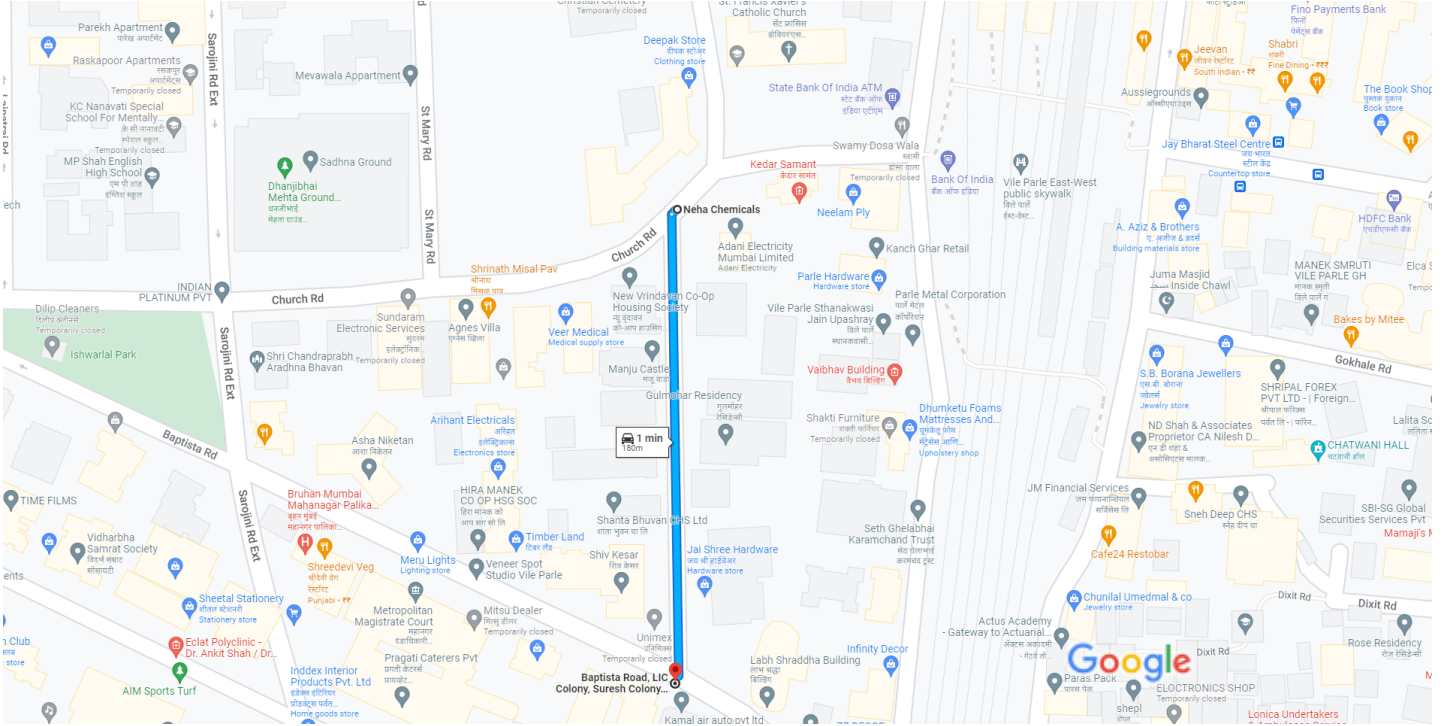

Neha Chemicals, 4, 9/B, St Xaviers School Rd, Labh Siddhi Society, LIC Colony, Suresh Colony, Vile Parle West, Mumbai, Maharashtra 400056 to Baptista Rd, LIC Colony, Suresh Colony, Vile Parle West, Mumbai, Maharashtra 400056

St. Xevier Road

Map data ©2022 20 m

	via St Xaviers School Rd	1 min
	1 min without traffic	180 m

Explore Baptista Rd

- Restaurants
- Hotels
- Gas stations
- Parking Lots
- More