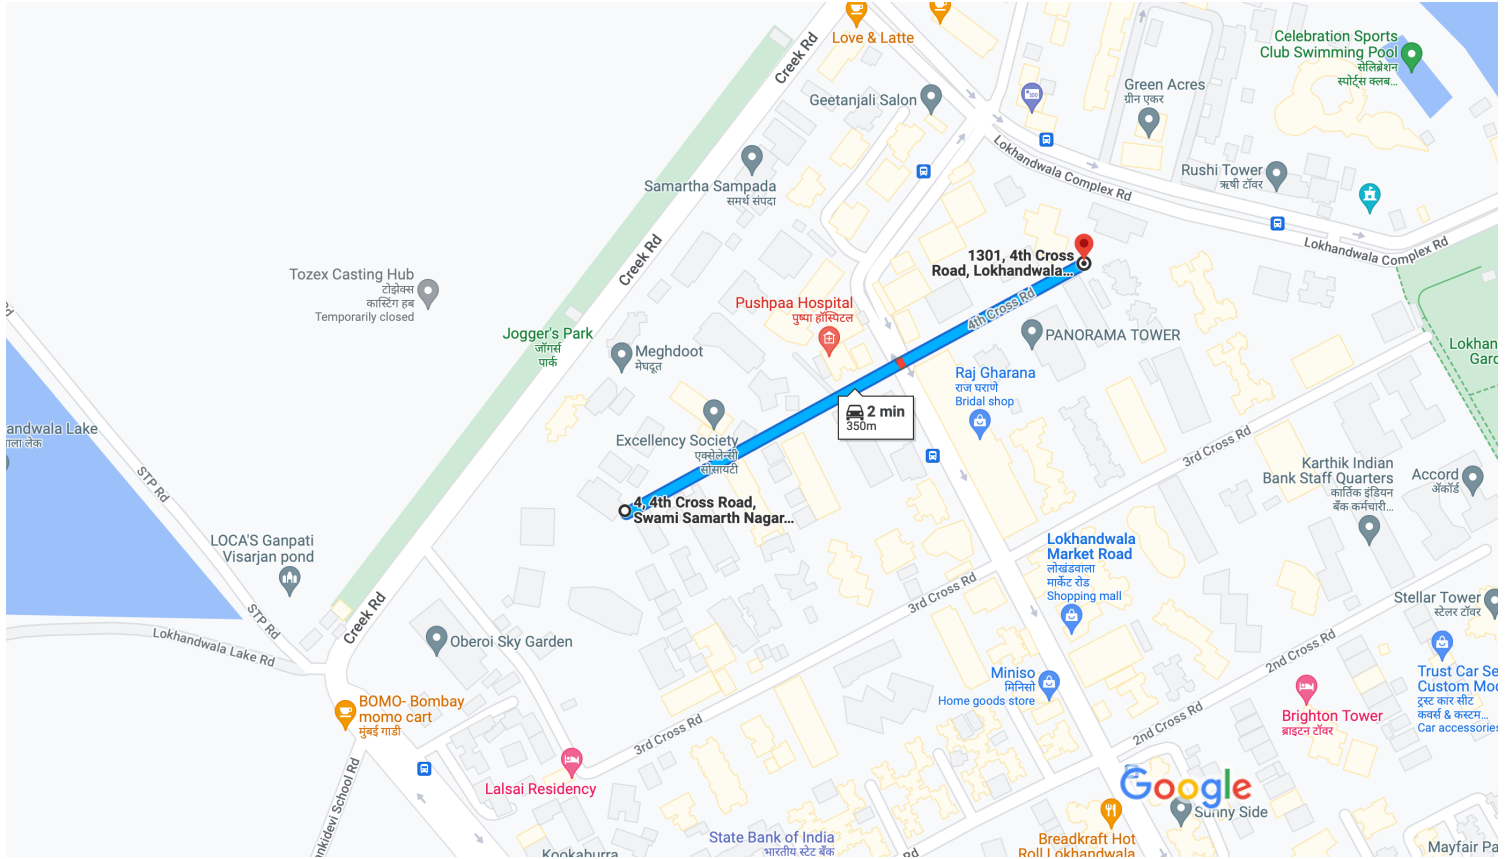

4, 4th Cross Rd, Swami Samarth Nagar, Lokhandwala Complex, Andheri West, Mumbai, Maharashtra 400053 to 1301, 4th Cross Rd, Lokhandwala Complex, Andheri West, Mumbai, Maharashtra 400102

Lokhandwala cross road no 4

Map data ©2022 50 m

via 4th Cross Rd 2 min
Fastest route now due to traffic conditions 350 m

Explore 1301, 4th Cross Rd

Restaurants Hotels Gas stations Parking Lots More

87 mathura bhavan, Bajaj Road, Pond Gaothan, Drive 300 m, 3 min
Navpada, Kamala Nagar, Vile Parle West, Mumbai, Maharashtra 400056
to Anuradha Travels, 1/6, Vyas Wadi, Dadabhai Road, Vile Parle West,
Mumbai, Maharashtra 400056

Bhagatsingh road

Map data ©2022 50 m

 via Bhagatsingh Rd 3 min
1 min without traffic 300 m

Explore Anuradha Travels

Restaurants Hotels Gas stations Parking Lots More

JVPD Scheme, Juhu, Mumbai, Maharashtra 400049 to Drive 600 m, 3 min
Narsee Monjee Rd, JVPD Scheme, Juhu, Mumbai, Maharashtra 400056

Map data ©2022 Google 50 m

via Vaishali Nagar Rd

2 min

2 min without traffic

300 m

Explore Patel Estate Rd

Restaurants Hotels Gas stations Parking Lots More

Map data ©2022 20 m