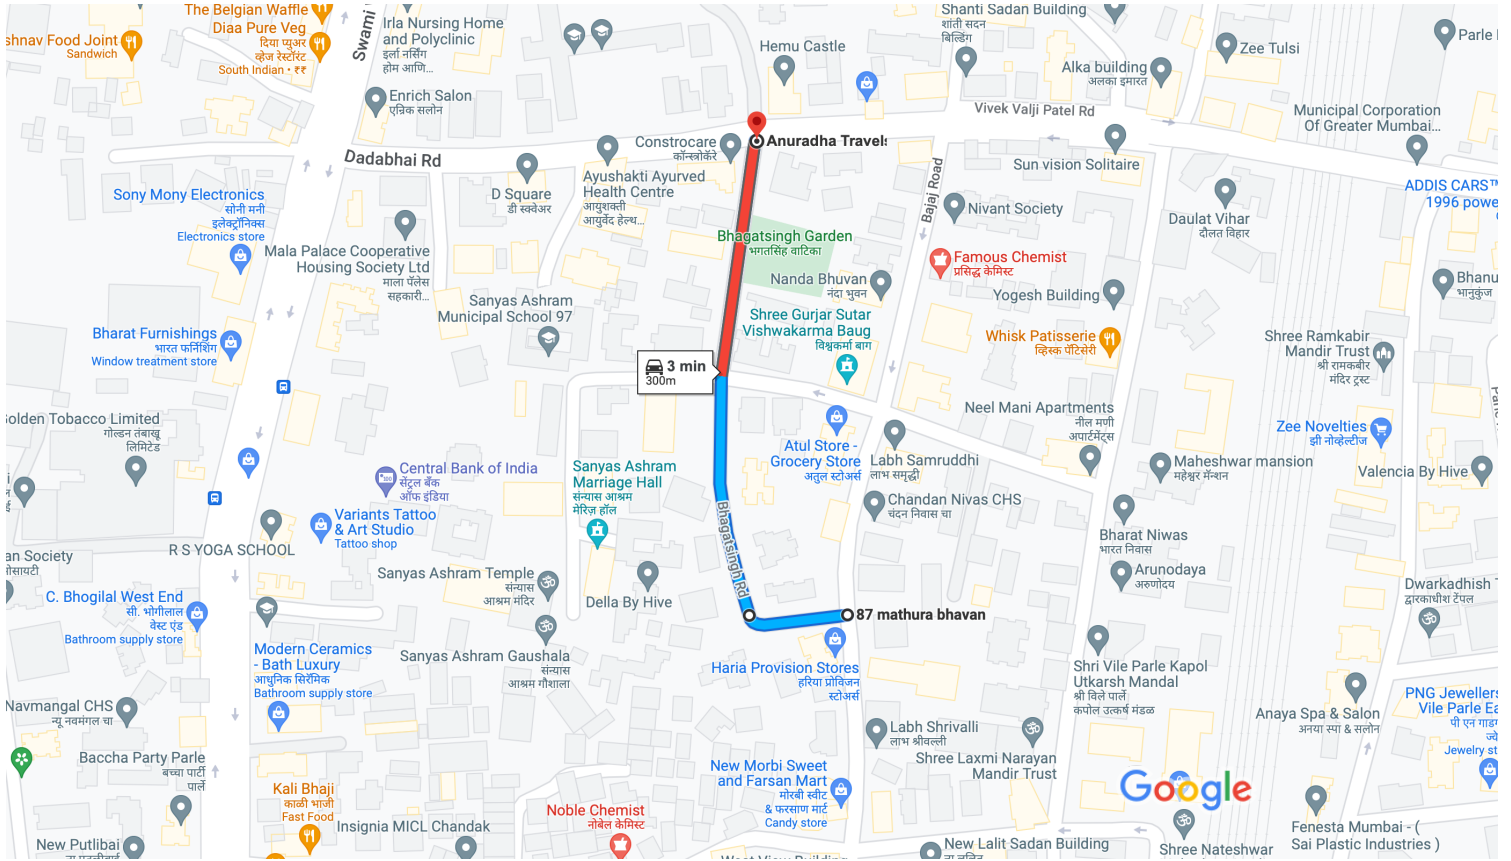

4, 4th Cross Rd, Swami Samarth Nagar, Lokhandwala Complex, Andheri West, Mumbai, Maharashtra 400053 to 1301, 4th Cross Rd, Lokhandwala Complex, Andheri West, Mumbai, Maharashtra 400102

Lokhandwala cross road no 4

Map data ©2022 50 m

via 4th Cross Rd 2 min
Fastest route now due to traffic conditions 350 m

Explore 1301, 4th Cross Rd

Restaurants Hotels Gas stations Parking Lots More

87 mathura bhavan, Bajaj Road, Pond Gaothan, Drive 300 m, 3 min
Navpada, Kamala Nagar, Vile Parle West, Mumbai, Maharashtra 400056
to Anuradha Travels, 1/6, Vyas Wadi, Dadabhai Road, Vile Parle West,
Mumbai, Maharashtra 400056

Bhagatsingh road

Map data ©2022 50 m

 via Bhagatsingh Rd 3 min
1 min without traffic 300 m

Explore Anuradha Travels

Restaurants Hotels Gas stations Parking Lots More

JVPD Scheme, Juhu, Mumbai, Maharashtra 400049 to Drive 600 m, 3 min
Narsee Monjee Rd, JVPD Scheme, Juhu, Mumbai, Maharashtra 400056

Map data ©2022 Google 50 m

via Vaishali Nagar Rd

2 min

2 min without traffic

300 m

Explore Patel Estate Rd

Restaurants Hotels Gas stations Parking Lots More

Map data ©2022 20 m