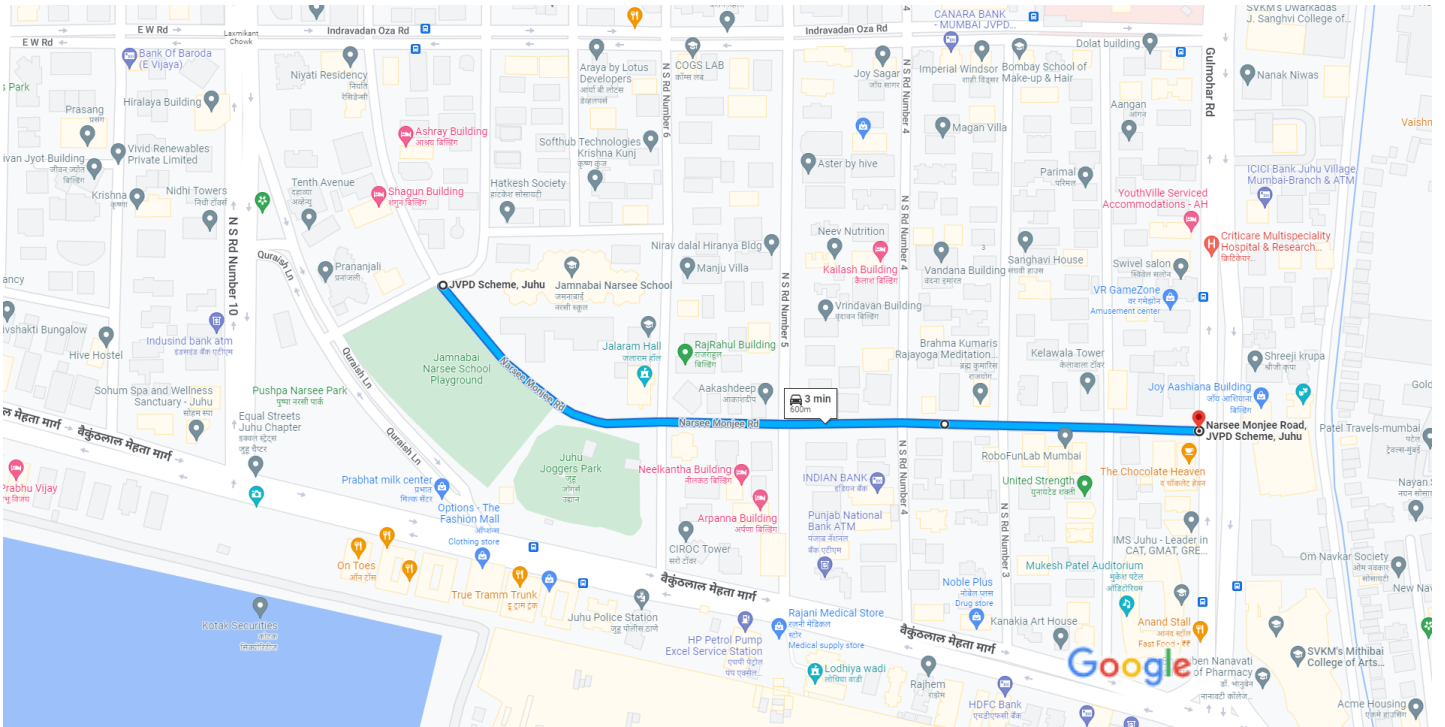

JVPD Scheme, Juhu, Mumbai, Maharashtra 400049 to Drive 600 m, 3 min
Narsee Monjee Rd, JVPD Scheme, Juhu, Mumbai, Maharashtra 400056

Narsee Monjee Road

Map data ©2022 50 m

via Narsee Monjee Rd

3 min

3 min without traffic

600 m

Explore Narsee Monjee Rd

Restaurants Hotels Gas stations Parking Lots More