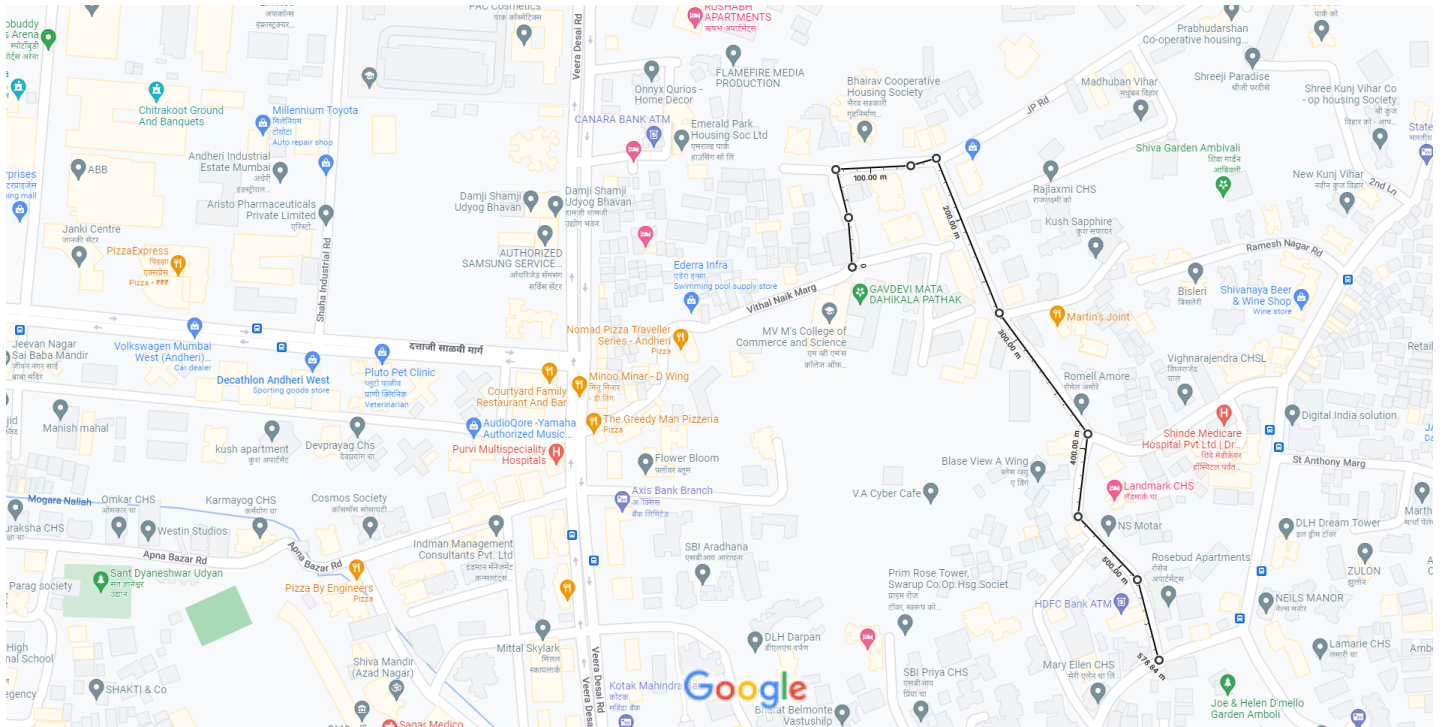

Shahbaz Socks Shop, Shop No.101, opp. Nexus Medical, Vaishali Nagar, Jogeshwari West, Mumbai, Maharashtra 400102 to Patel Estate Rd, Momin Nagar, Jogeshwari West, Mumbai, Maharashtra 400102

Vaishali Nagar Road

Map data ©2022 Google 50 m

via Vaishali Nagar Rd

2 min

2 min without traffic

300 m

Explore Patel Estate Rd

Restaurants Hotels Gas stations Parking Lots More

Map data ©2022 20 m

Measure distance
Total distance: 268.71 m (881.60 ft)

Map data ©2022 20 m

Measure distance

Total distance: 200.21 m (656.85 ft)

Map data ©2022 20 m

Measure distance
Total distance: 270.06 m (886.04 ft)

Map data ©2022 50 m

Measure distance

Total distance: 578.84 m (1,899.09 ft)

United Global Traders, 67/A, Ceasar Rd, Amboli, Drive 500 m, 3 min
Andheri West, Mumbai, Maharashtra 400058 to Sagar Vegetables Shop,
Shop No 1, JP Rd, near Kanchan Jewellery, Dawood Baug, Fish Market
Area, Navneeth Colony, Andheri West, Mumbai, Maharashtra 400058