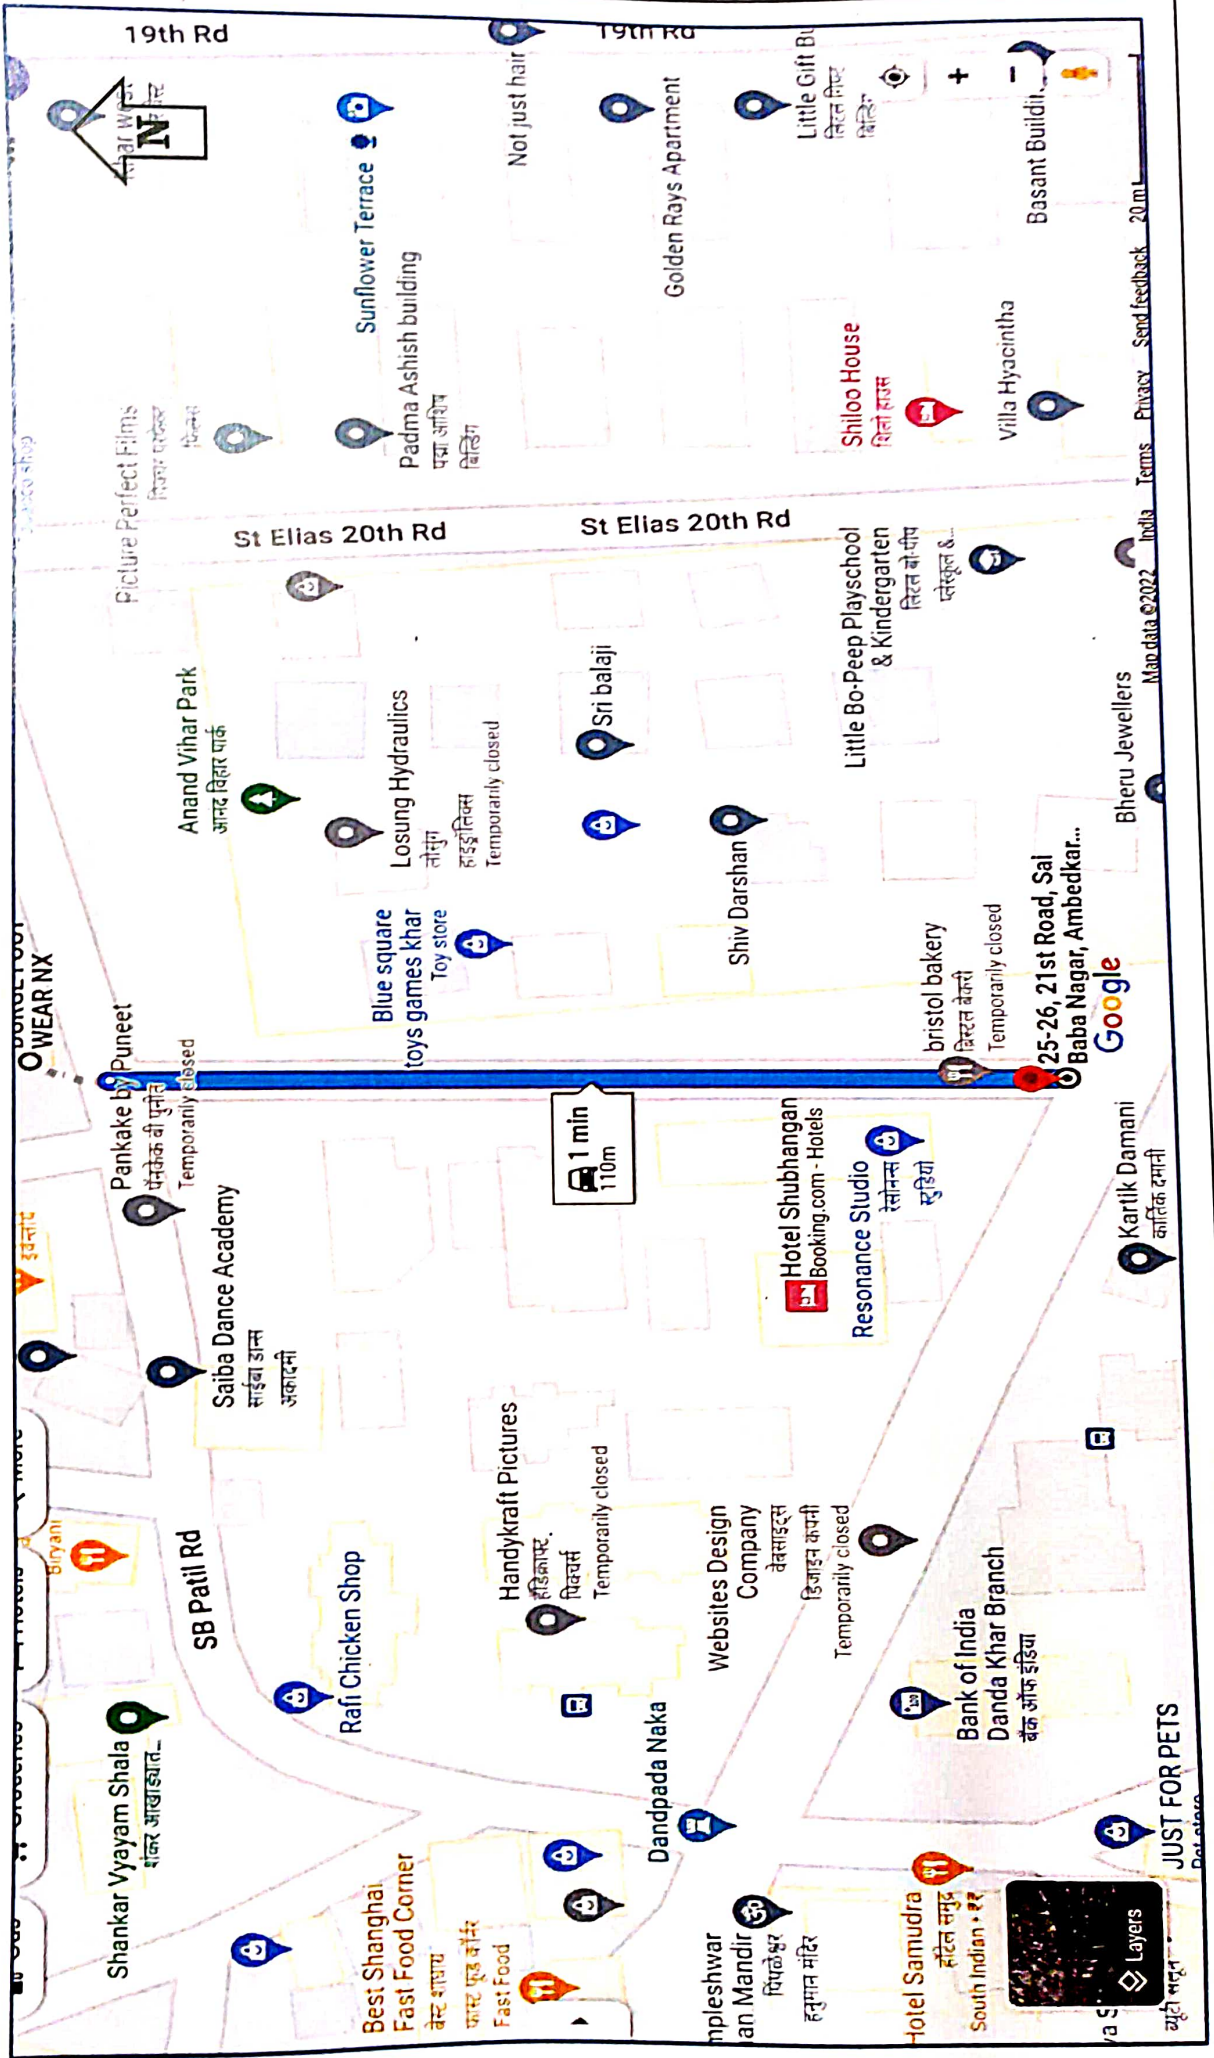

Measure distance

Total distance: 225.13 m (738.63 ft)

Measure distance

Total distance: 200.22 m (656.89 ft)

Measure distance

Total distance: 334.67 m (1,098.00 ft)

Measure distance

Total distance: 81.25 m (266.56 ft)

# 21 ST ROAD

JUST FOR PETS

Google

Map data ©2022 India Terms Privacy Send feedback 20m