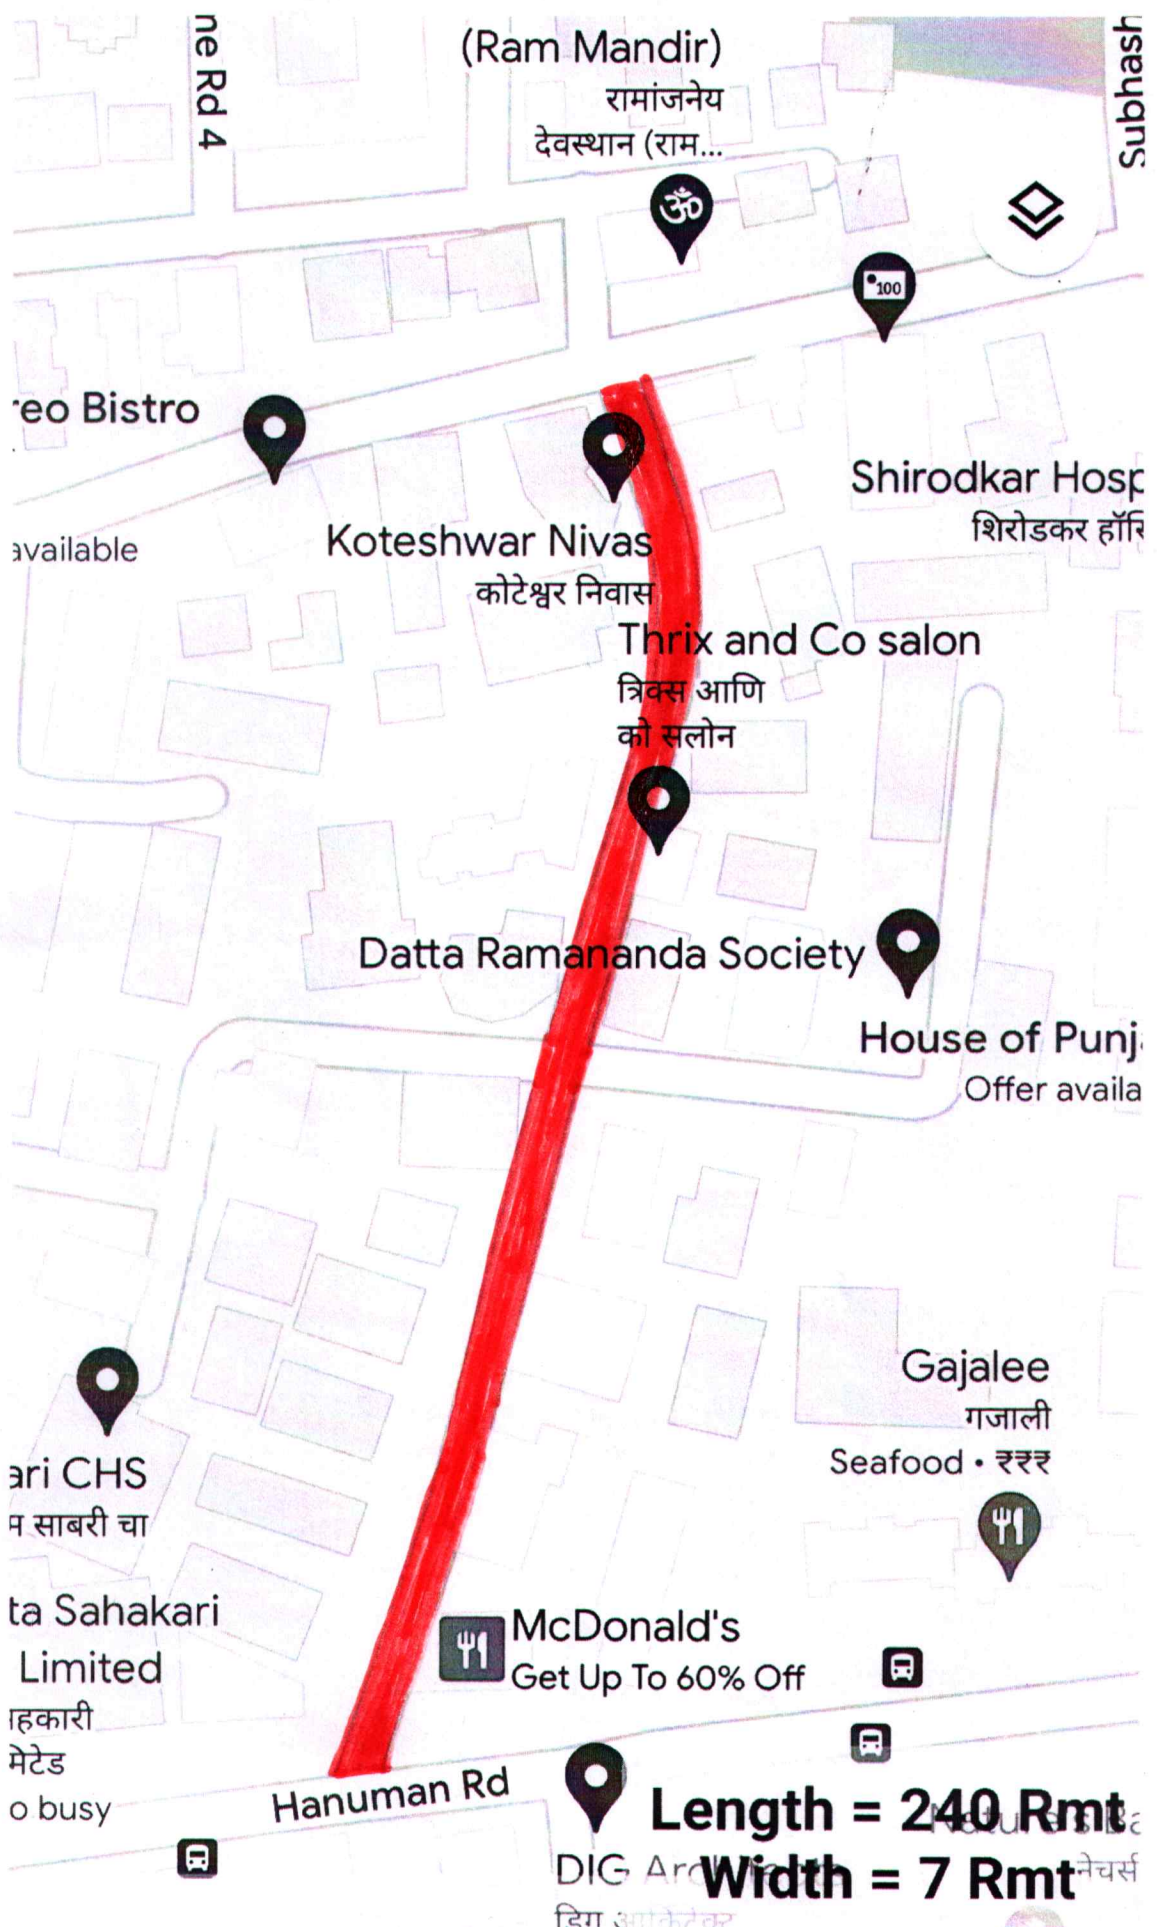

(Ram Mandir)
रामांजनेय
देवस्थान (राम...)

Cafeo Bistro

Koteshwar Nivas
कोटेश्वर निवास

Shirodkar Hosp
शिरोडकर हॉस्पिटल

Thrix and Co salon
त्रिक्स आणि
को सलोन

Datta Ramananda Society

House of Punjab
Offer available

Sahakari CHS
साहकारी चा

Gajalee
गजाली
Seafood • रेस्तरां

Sahakari
Limited
साहकारी
मिटेड
बस

McDonald's
Get Up To 60% Off

Hanuman Rd

Length = 240 Rmt
Width = 7 Rmt

③ Swami Samarth Marg

Swami Samarth Marg