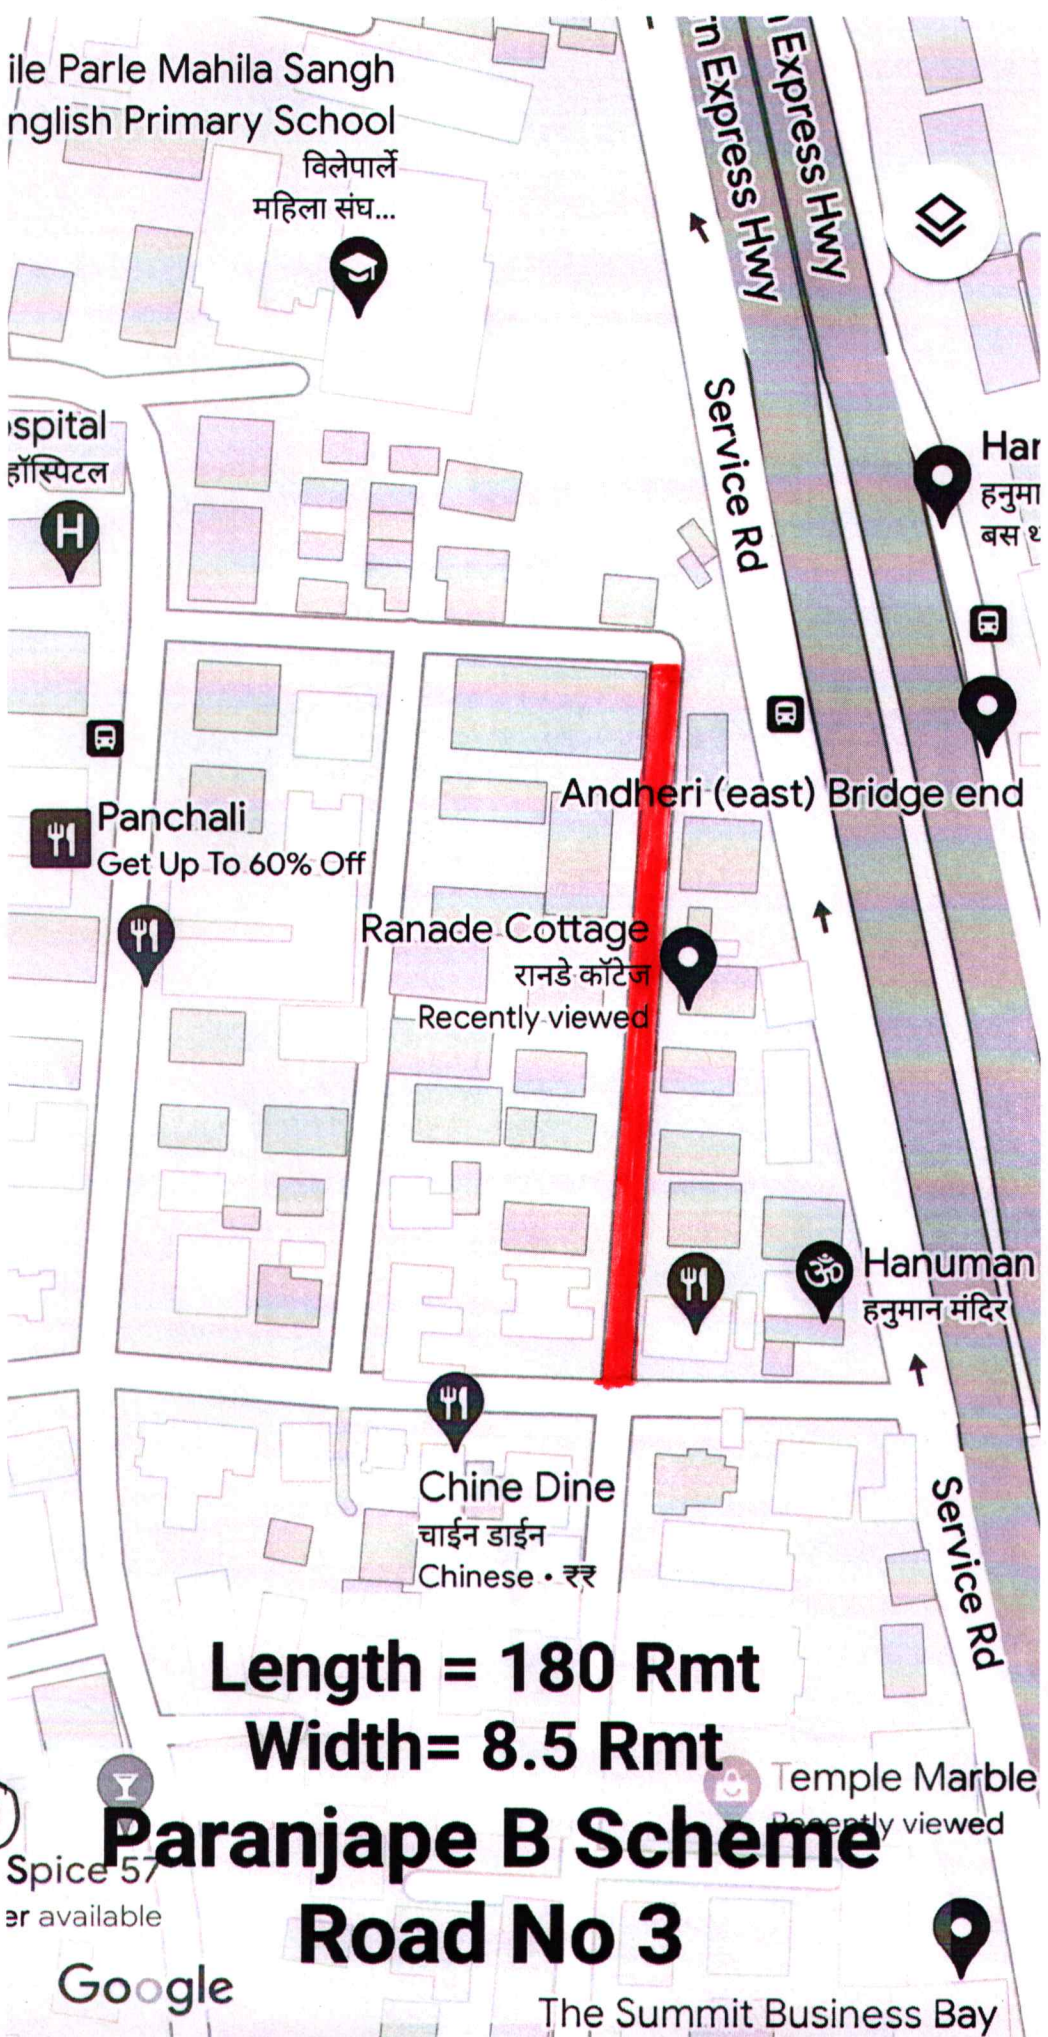

Vile Parle Mahila Sangh
English Primary School

विलेपार्ले
महिला संघ...

Hospital
हॉस्पिटल

Panchali
Get Up To 60% Off

Ranade Cottage
रानडे कॉटेज
Recently viewed

Chine Dine
चाईन डाईन
Chinese • ₹₹

Andheri (east) Bridge end

Hanuman
हनुमान मंदिर

Length = 180 Rmt

Width = 8.5 Rmt

Paranjape B Scheme

Road No 3

④

Spice 57
or available

Google

Temple Marble
Recently viewed

The Summit Business Bay