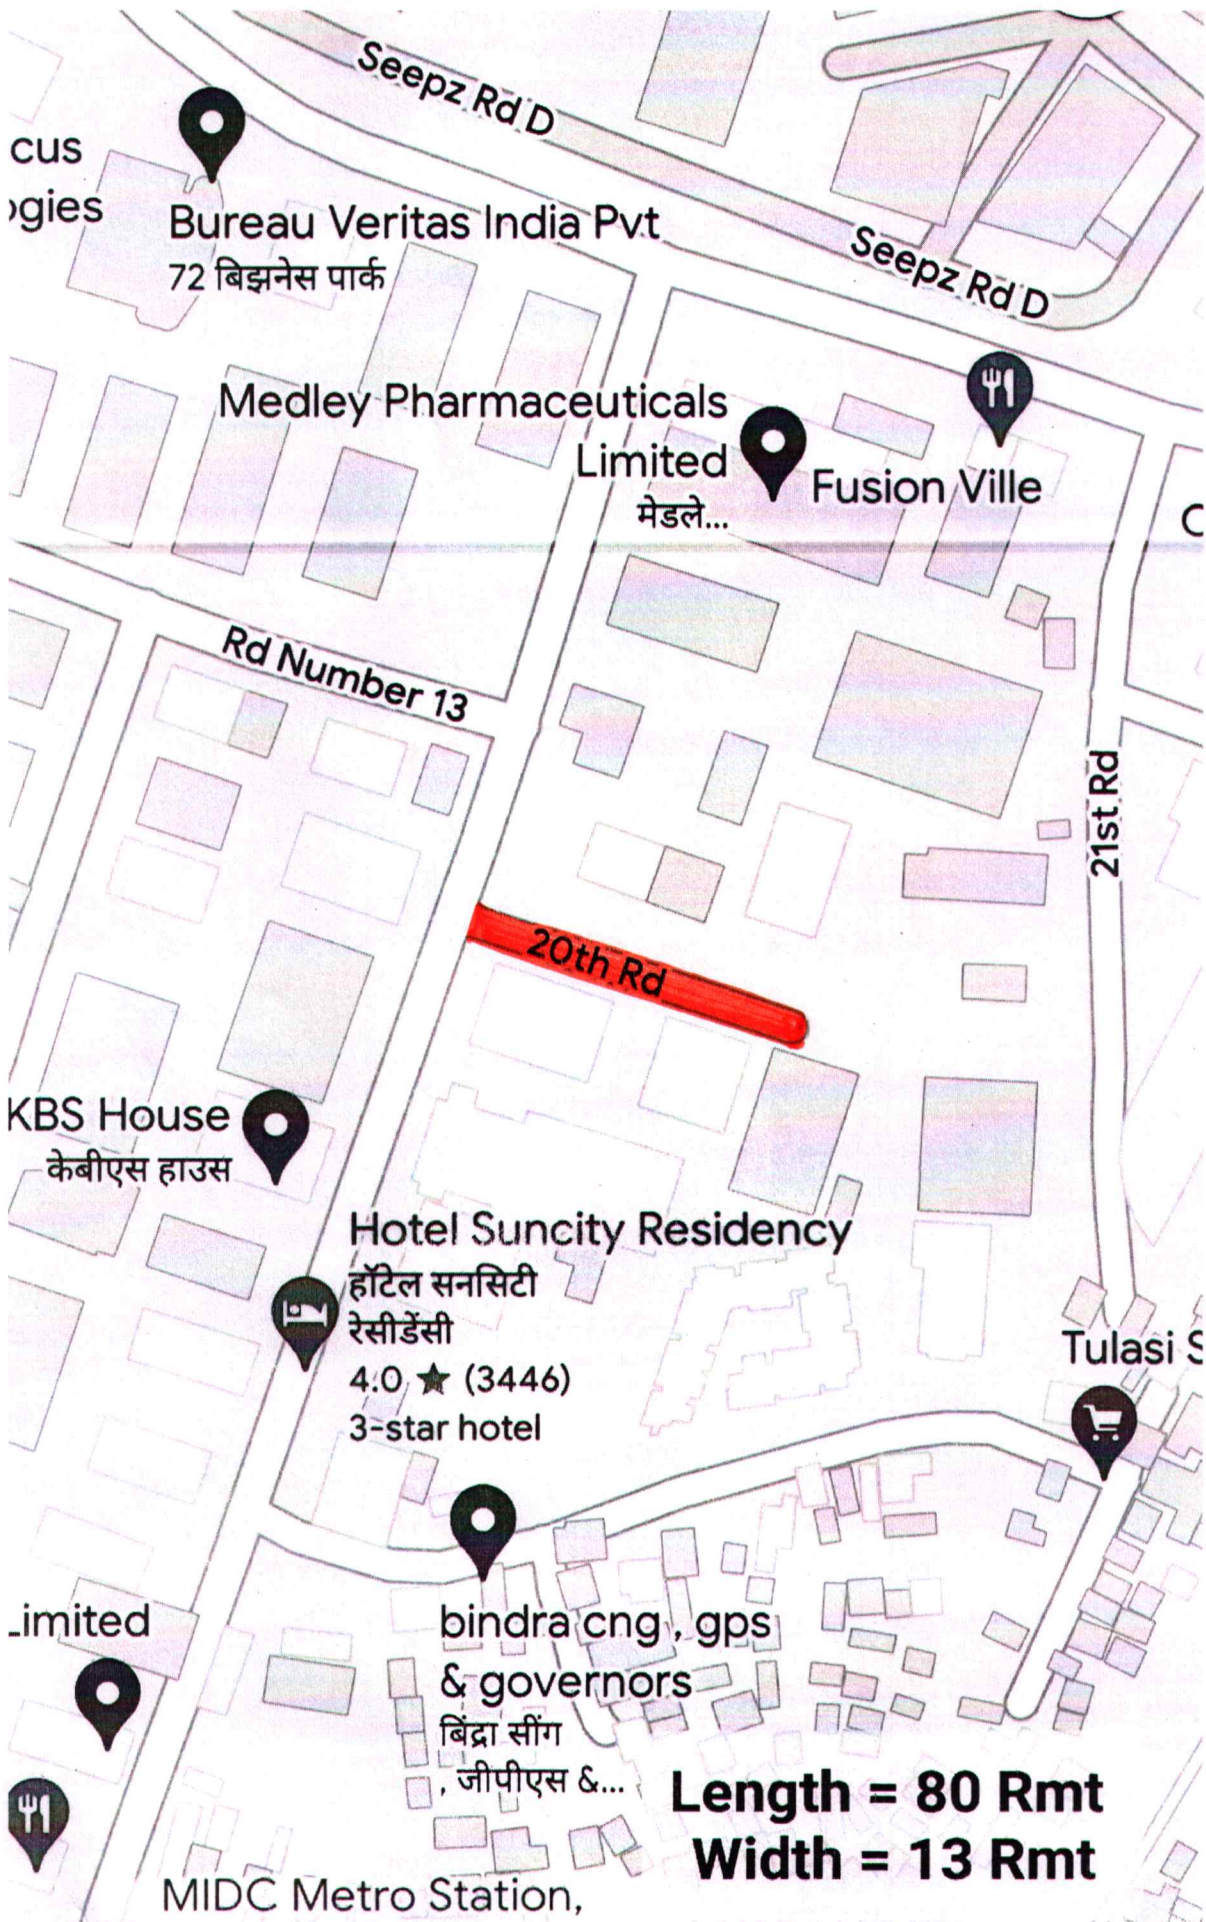

Length = 80 Rmt
Width = 13 Rmt

MIDC Road No 20