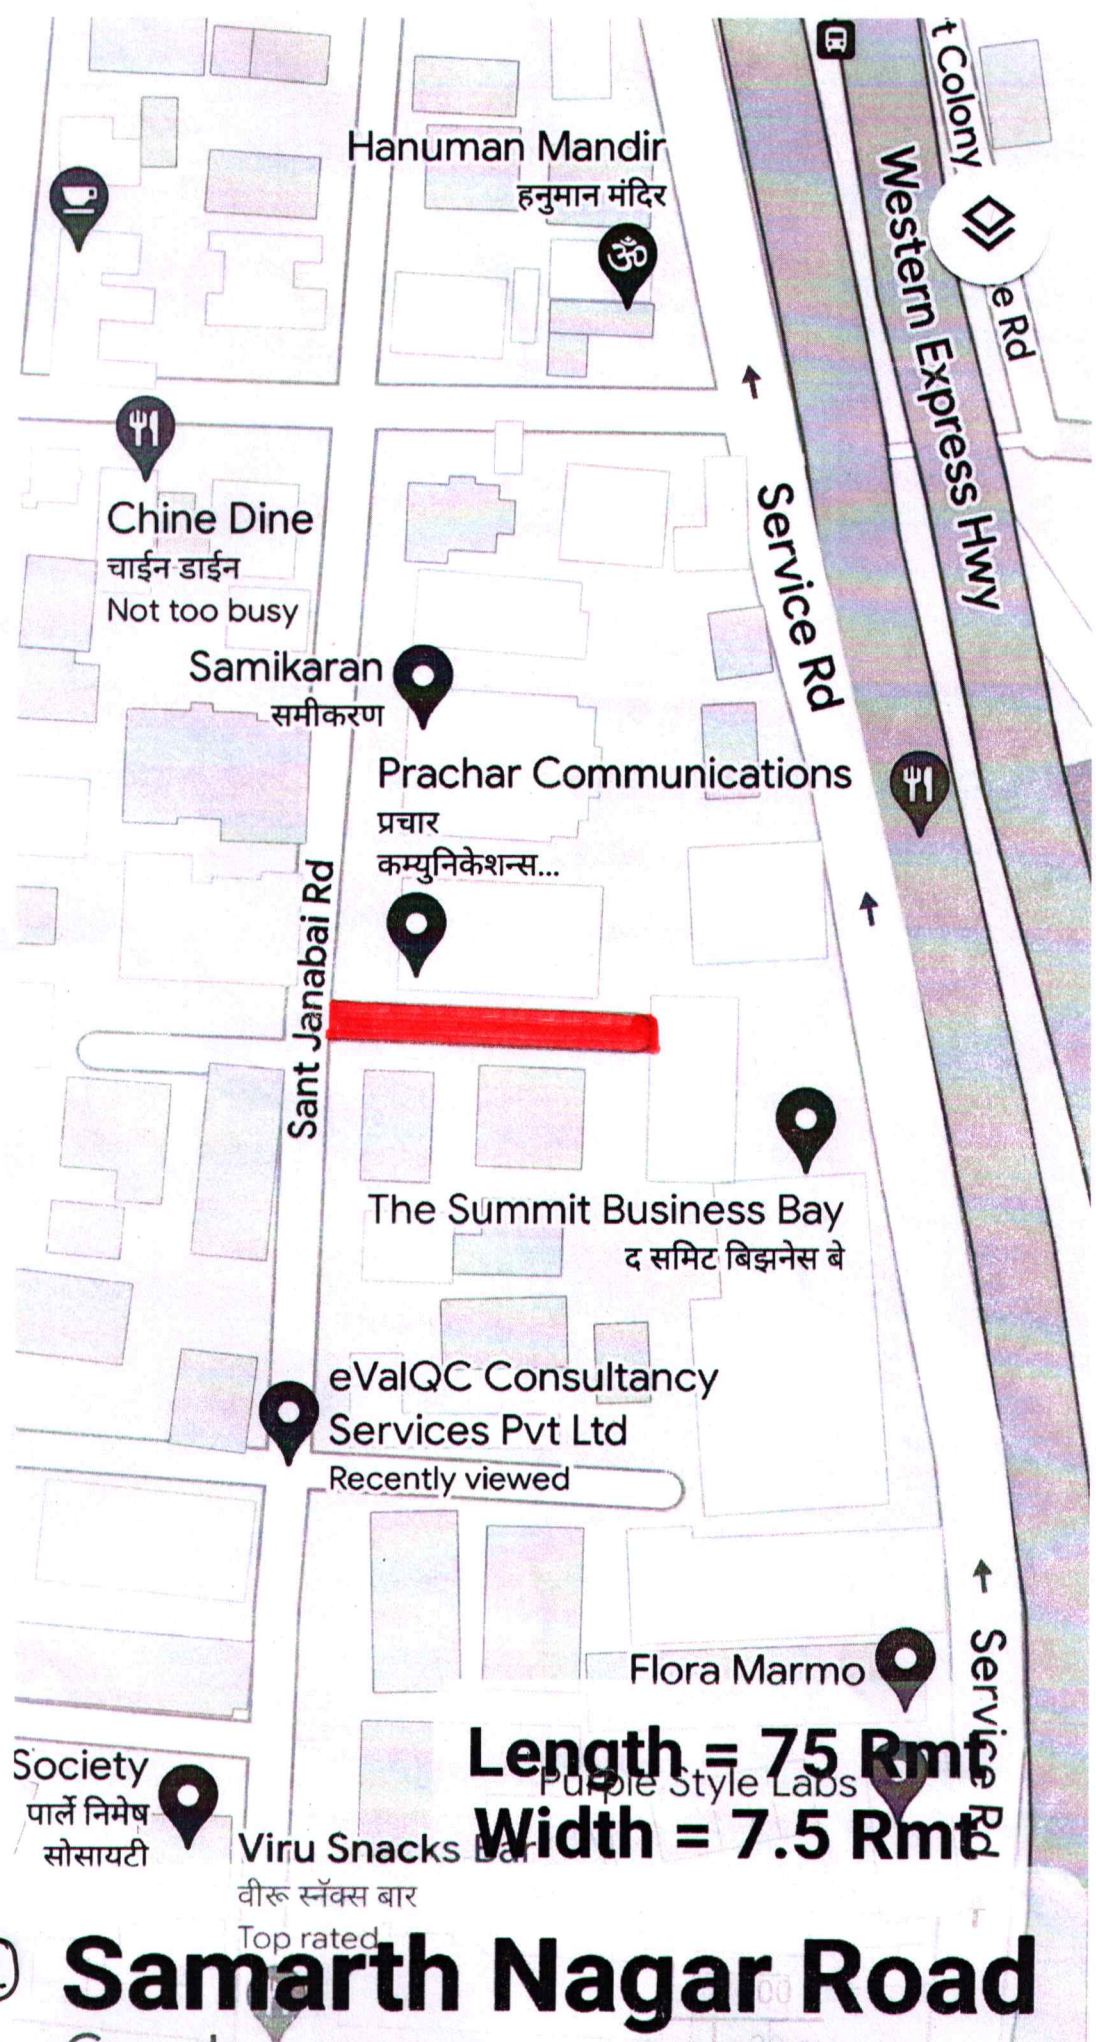

Hanuman Mandir
हनुमान मंदिर

Chine Dine
चाईन डाईन
Not too busy

Samikaran
समीकरण

Prachar Communications
प्रचार
कम्युनिकेशन्स...

The Summit Business Bay
द समिट बिज़नेस बे

eValQC Consultancy
Services Pvt Ltd
Recently viewed

Flora Marmo

Society
पार्ले निमेष
सोसायटी

Virus Snacks Bar
वीरू स्नॅक्स बार
Top rated

Length = 75 Rmt
Width = 7.5 Rmt

① **Samarth Nagar Road**