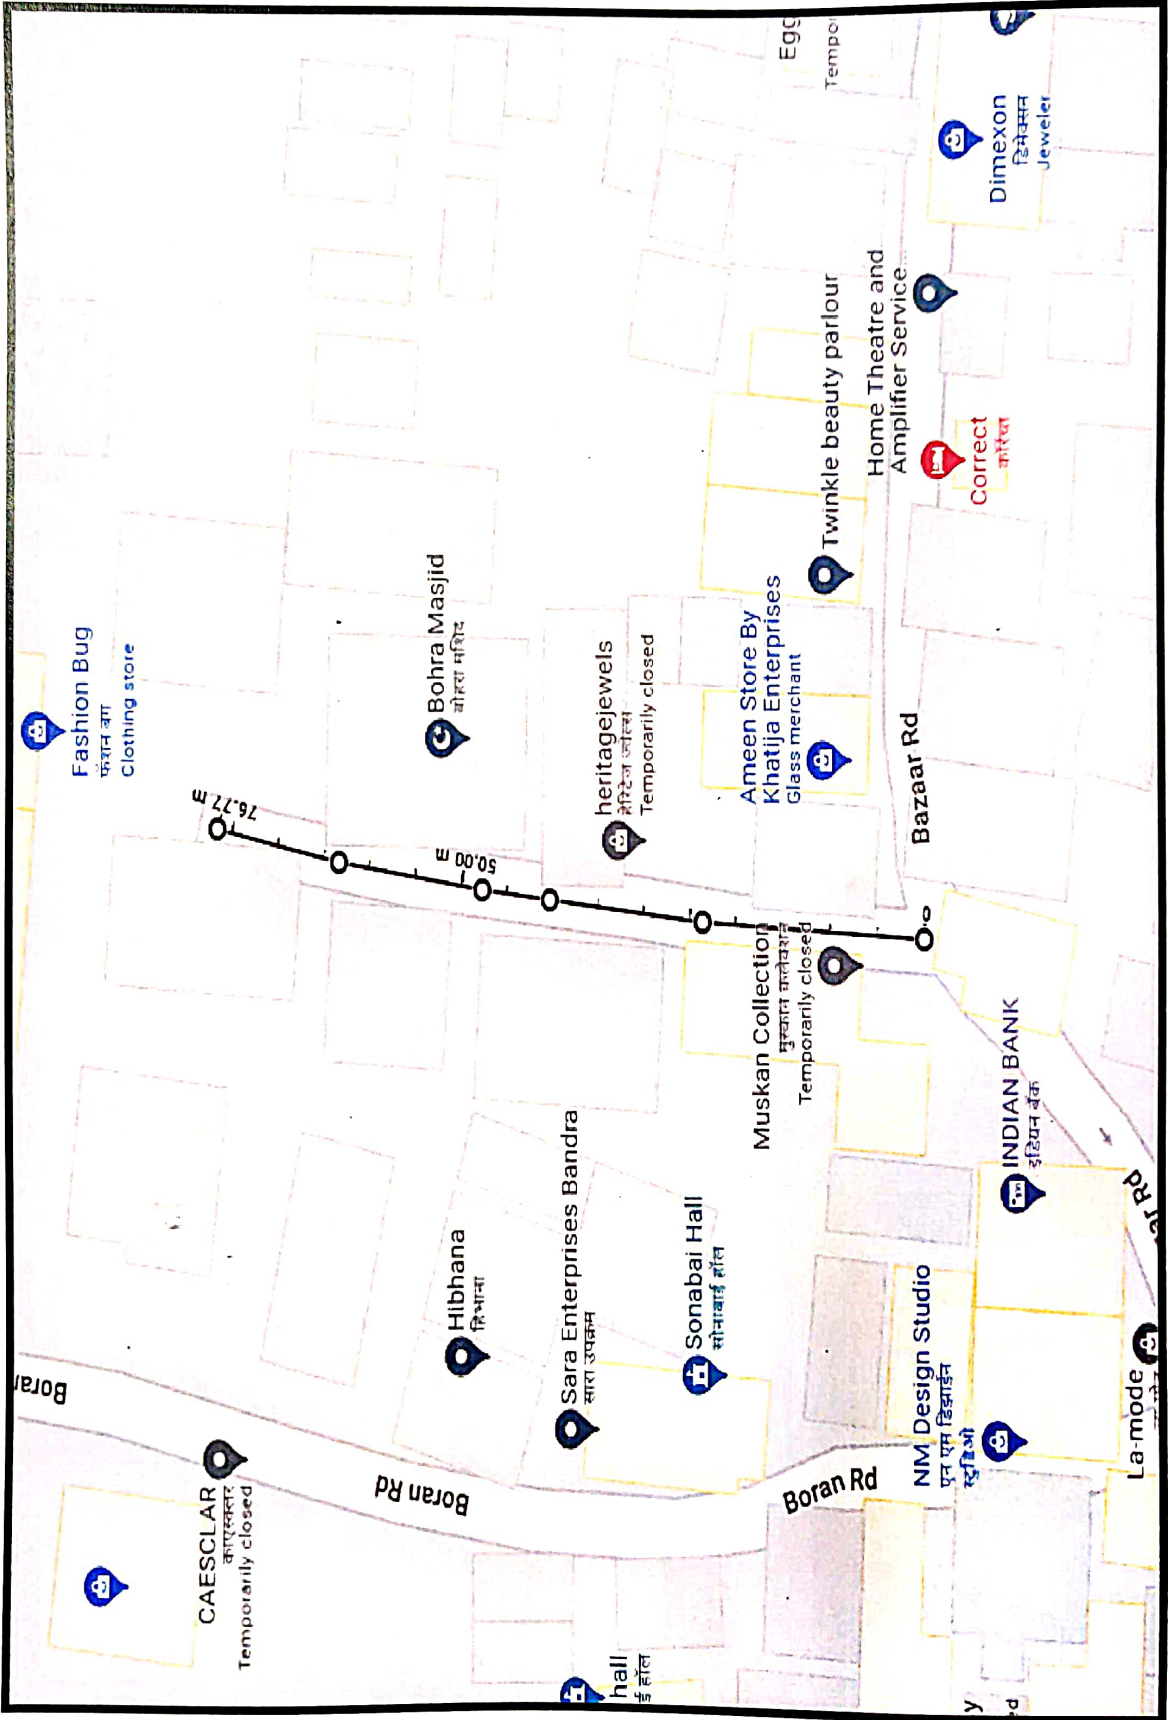

Measure distance

Total distance: 225.13 m (738.63 ft)

Measure distance

Total distance: 200.22 m (656.89 ft)

Measure distance

Total distance: 334.67 m (1,098.00 ft)

Measure distance

Total distance: 81.25 m (266.56 ft)

# 21 ST ROAD

JUST FOR PETS

Google

Map data ©2022 India Terms Privacy Send feedback 20m