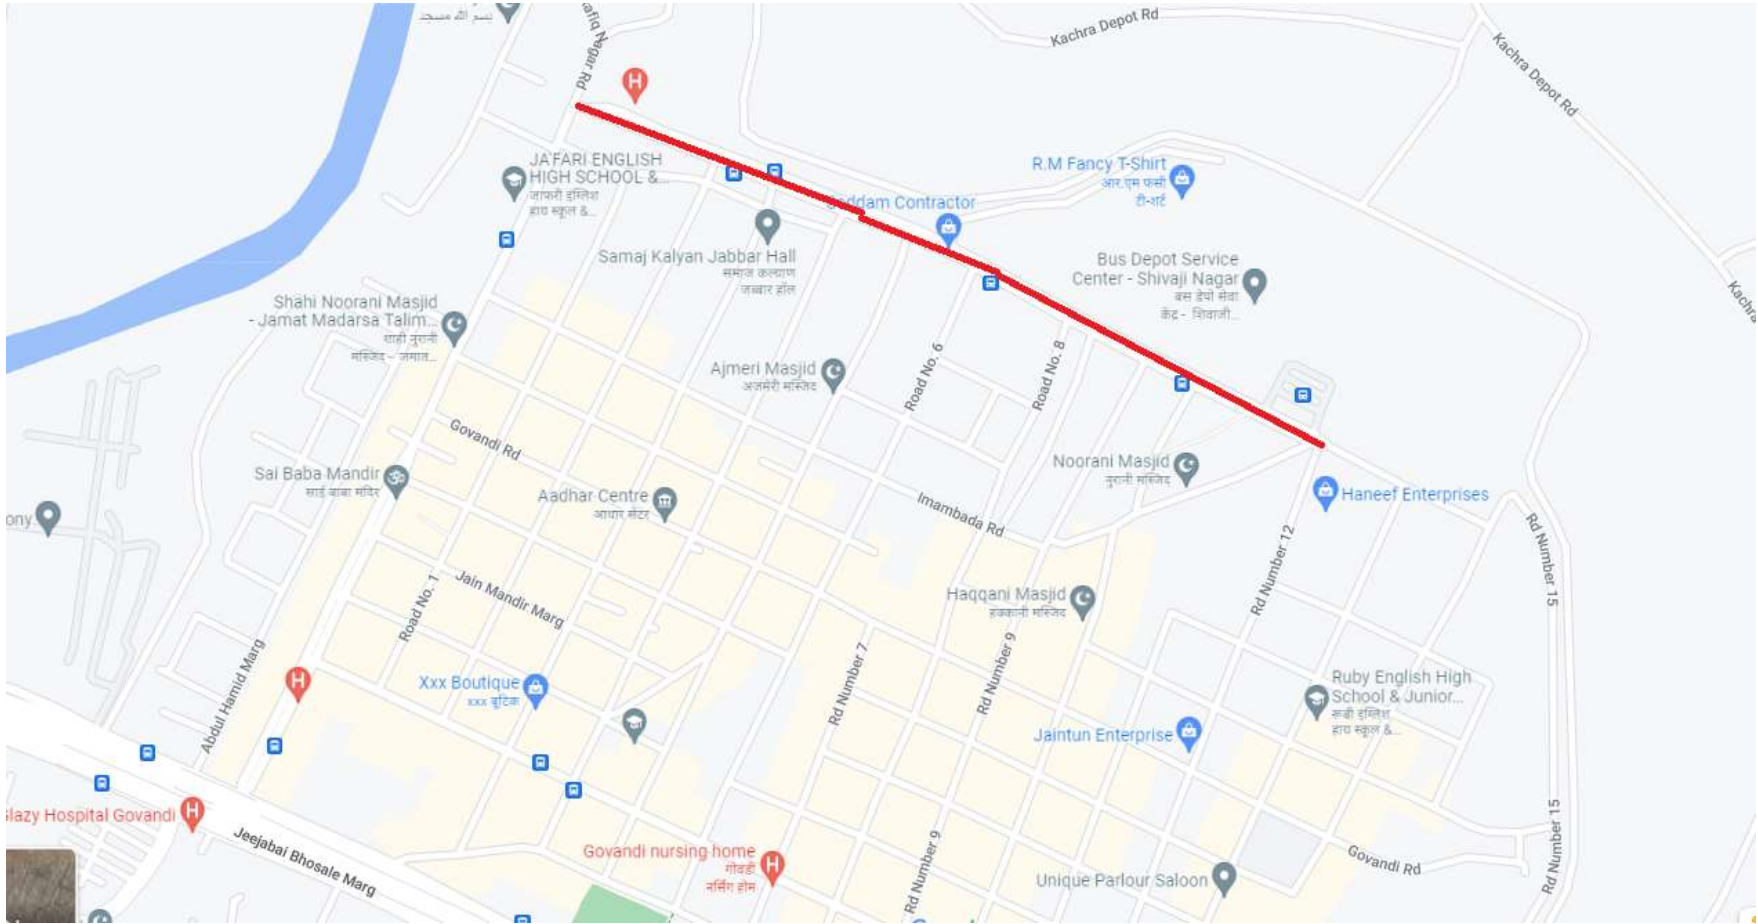

**Dog Kennel Road**

M T Kadam Marg (Side Strip)

**Mahaveer Platinum Road, Indian Oil Nagar**

**Post Office Road**

**Road No. 13, Shivaji Nagar**

## Sant Kakaiya Marg

**E 296: Construction of 18.30 m wide R.L. road from St. Sebastian School to Sahyadri Nagar in M/E ward**

**Shivaji Nagar Road No.04**

## Shivaji Nagar Road No.15

Side Strip of 90 feet road

Side Strip of P L Lokhande Marg

Side strip from Shivaji Nagar Jn to Hajrat Ali Chowk

5:43

LTE

Location Services is off >

Road from BLD No 29  
to PMGP 90 feet