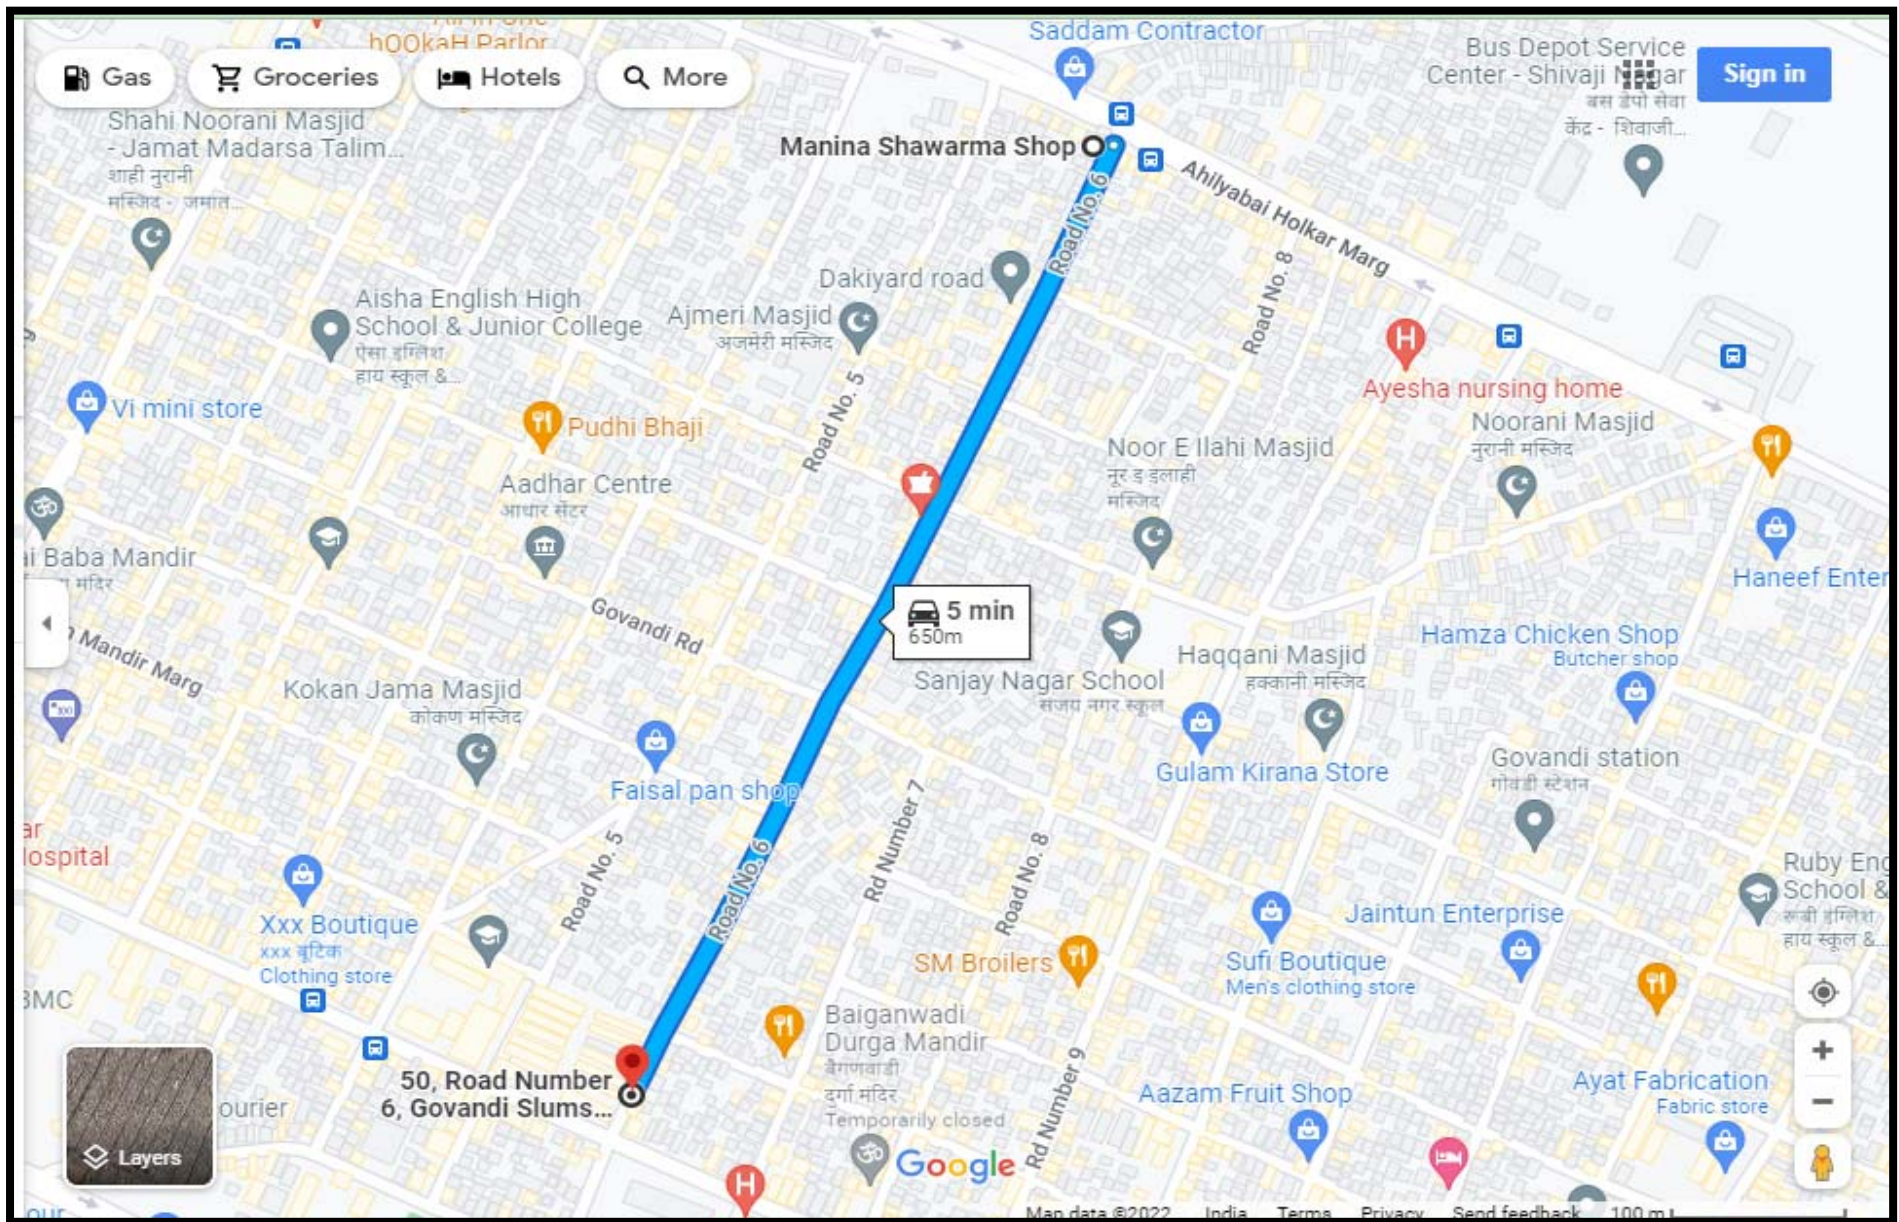

Shivaji Nagar Road No.04

Shivaji Nagar Road No.06