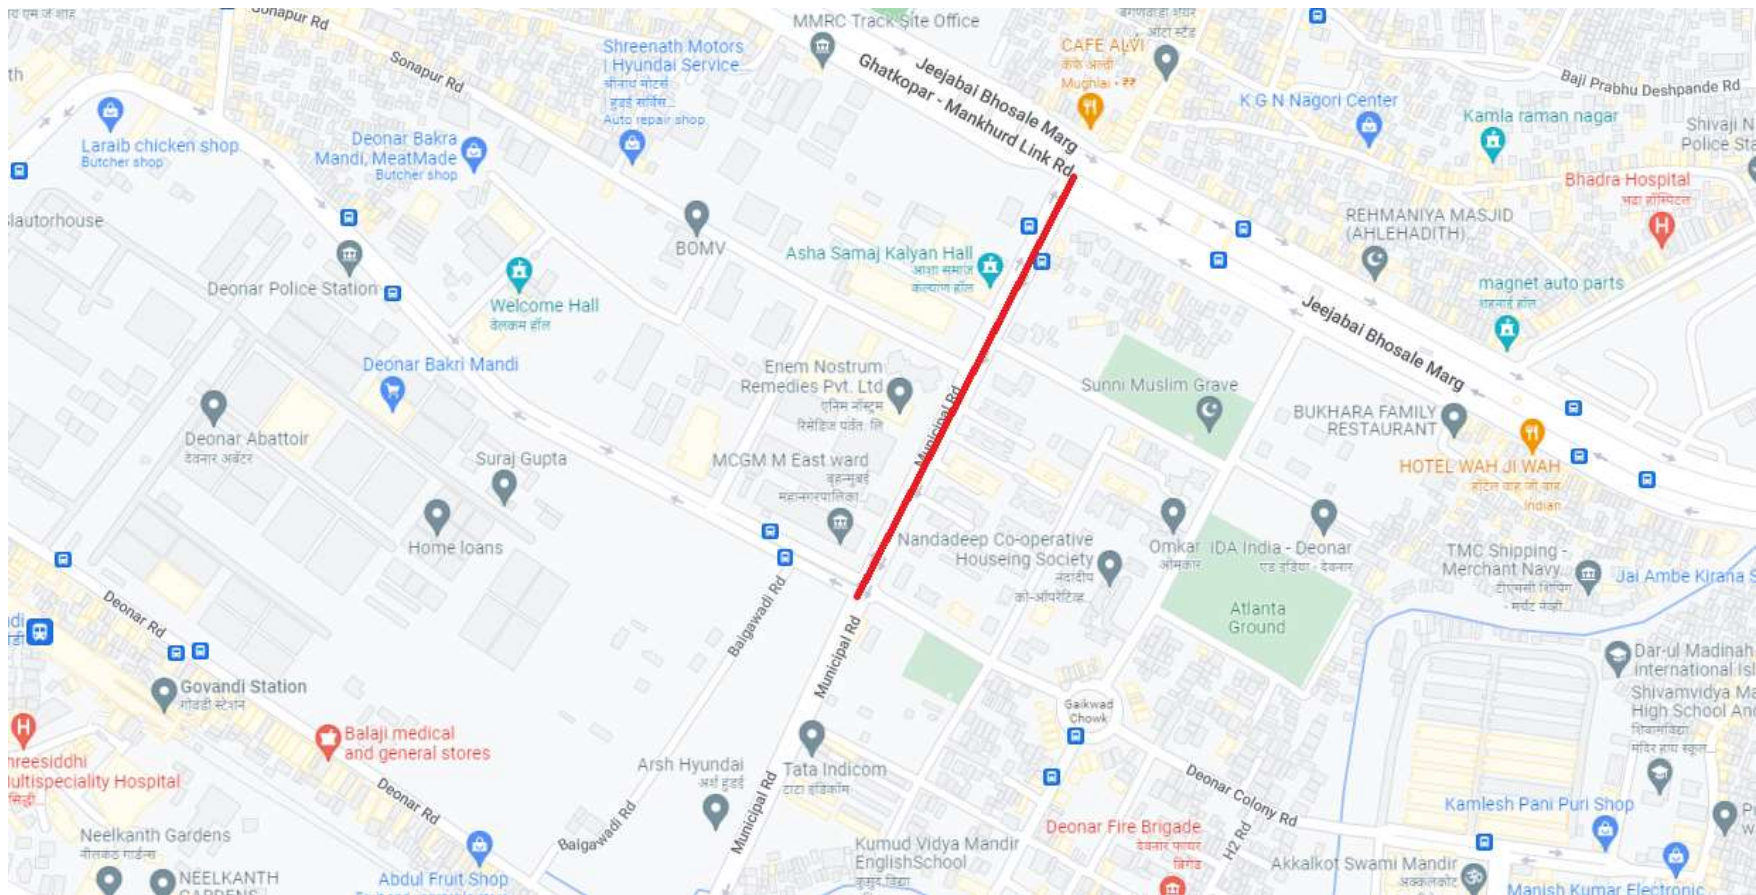

**Dog Kennel Road**

M T Kadam Marg (Side Strip)

**Mahaveer Platinum Road, Indian Oil Nagar**

**Post Office Road**

**Road No. 13, Shivaji Nagar**

## Sant Kakaiya Marg

**E 296: Construction of 18.30 m wide R.L. road from St. Sebastian School to Sahyadri Nagar in M/E ward**

**Shivaji Nagar Road No.04**

## Shivaji Nagar Road No.15

Side Strip of 90 feet road

Side Strip of P L Lokhande Marg

Side strip from Shivaji Nagar Jn to Hajrat Ali Chowk

5:43

LTE

Location Services is off >

Road from BLD No 29  
to PMGP 90 feet