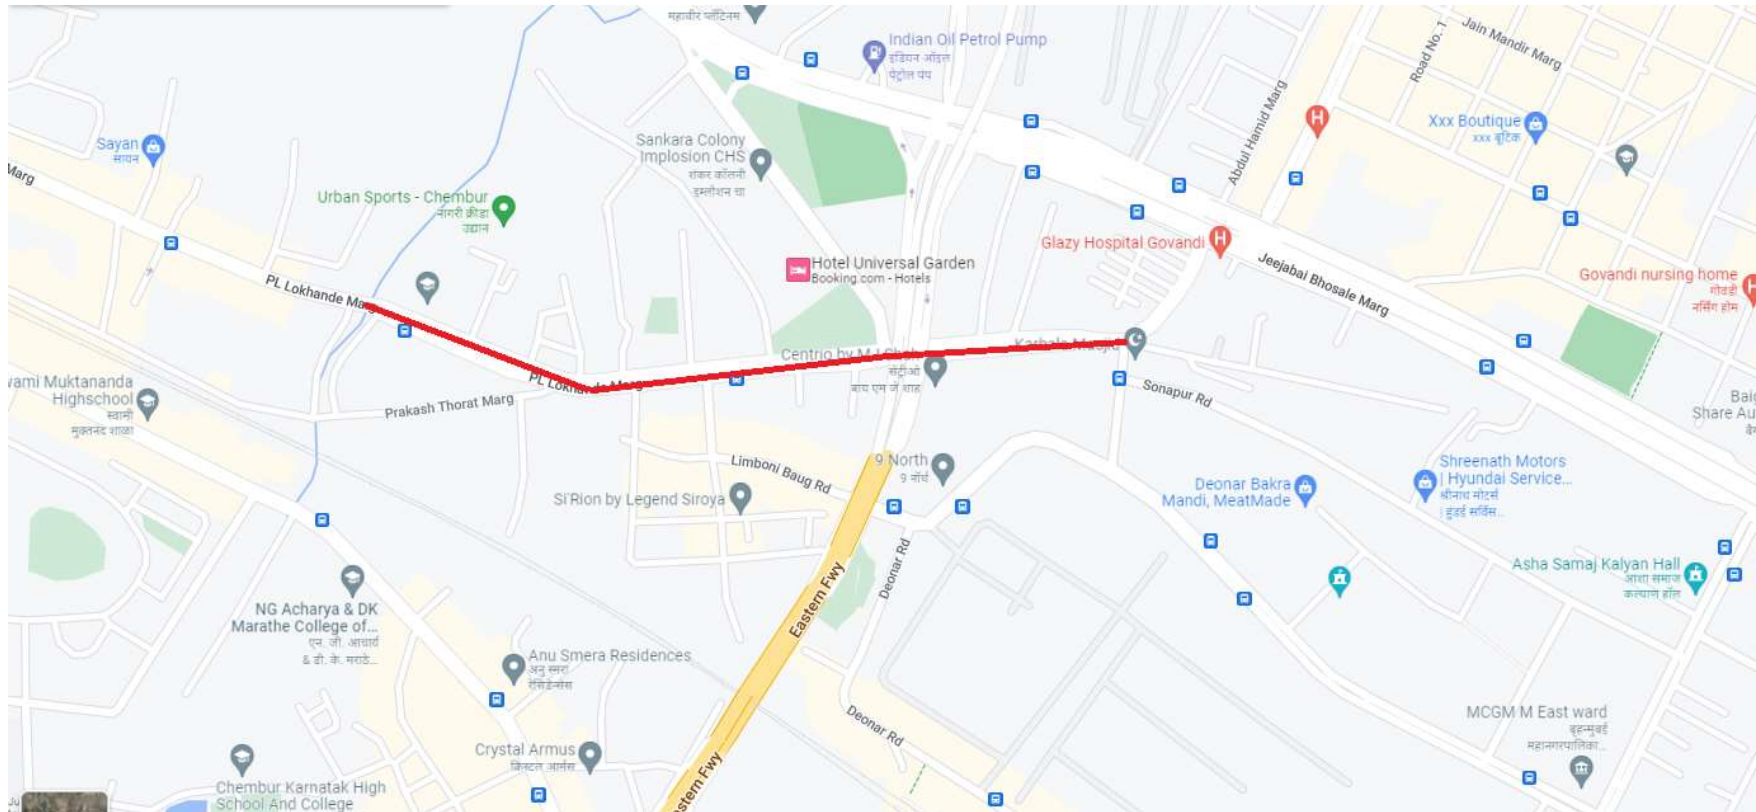

## Shivaji Nagar Road No.15

Side Strip of 90 feet road

Side Strip of P L Lokhande Marg

Side strip from Shivaji Nagar Jn to Hajrat Ali Chowk

5:43

LTE

Location Services is off >

Road from BLD No 29  
to PMGP 90 feet