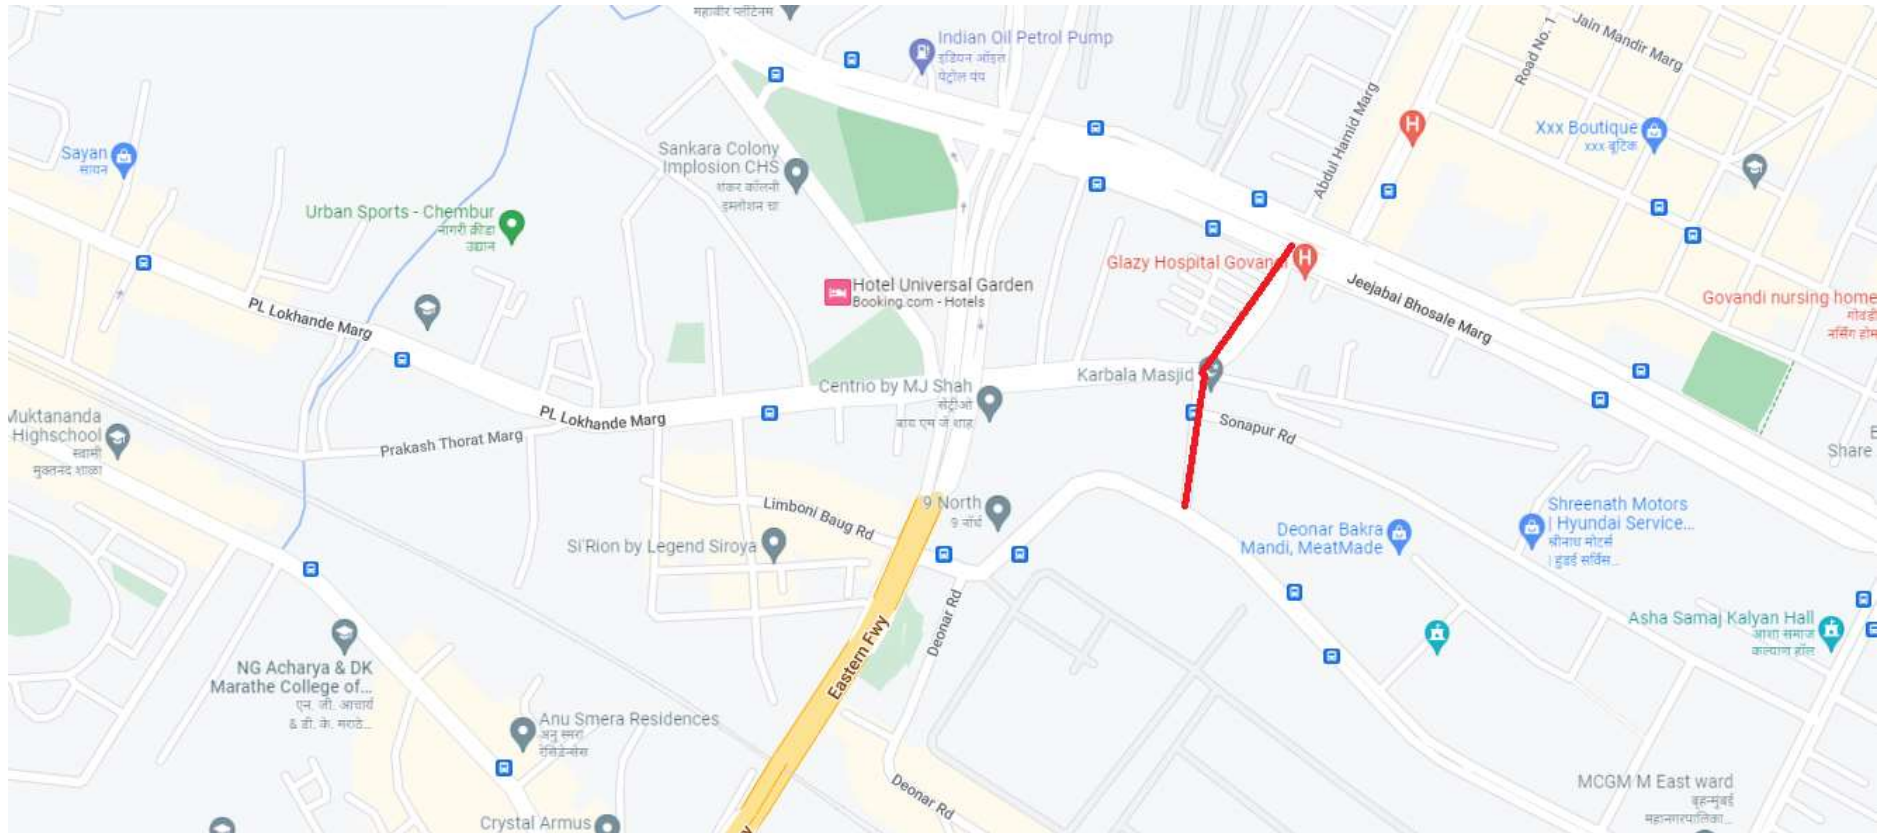

## Shivaji Nagar Road No.15

Side Strip of 90 feet road

Side Strip of P L Lokhande Marg

Side strip from Shivaji Nagar Jn to Hajrat Ali Chowk

5:43

LTE

Location Services is off >

Road from BLD No 29  
to PMGP 90 feet