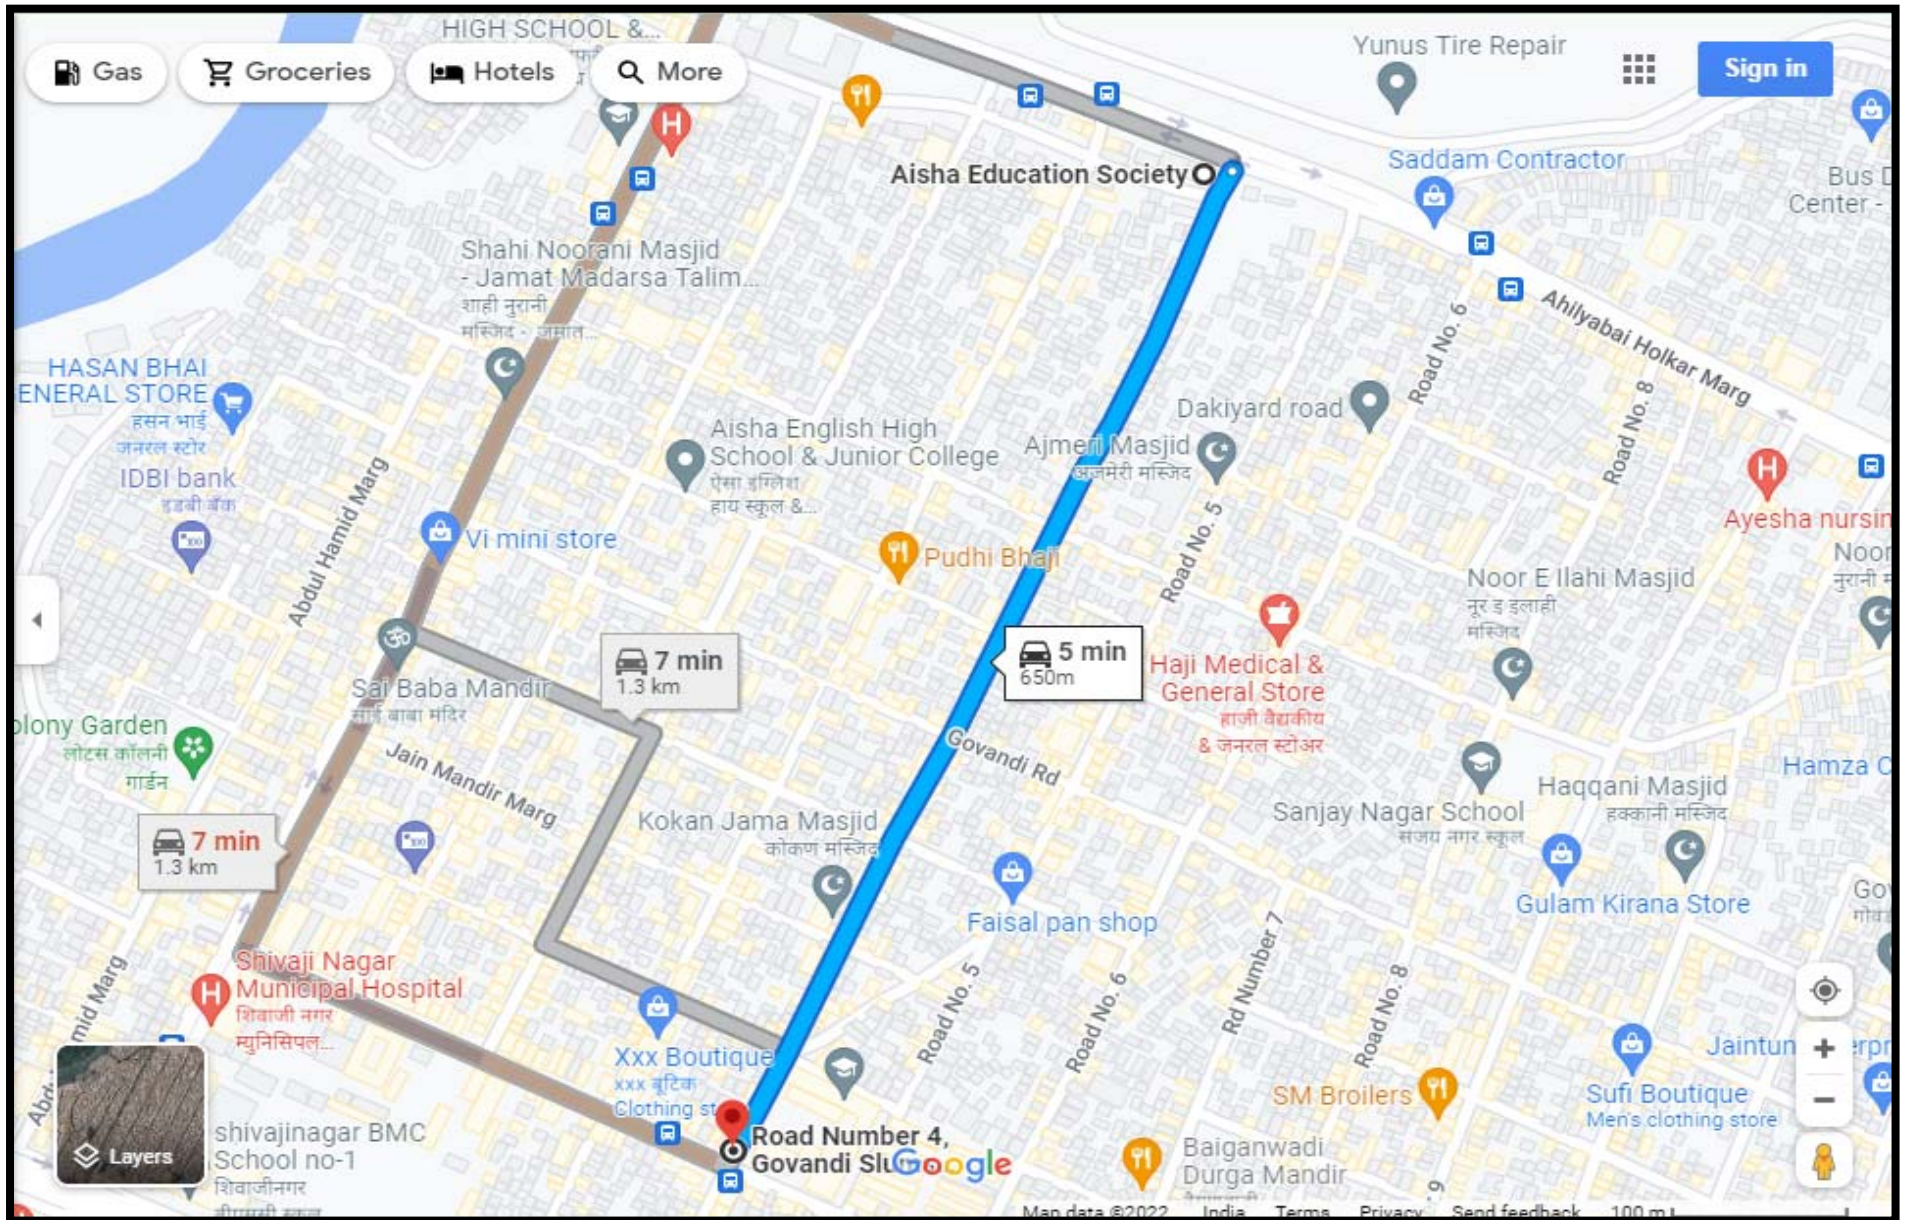

E 296: Construction of 18.30 m wide R.L. road from St. Sebastian School to Sahyadri Nagar in M/E ward