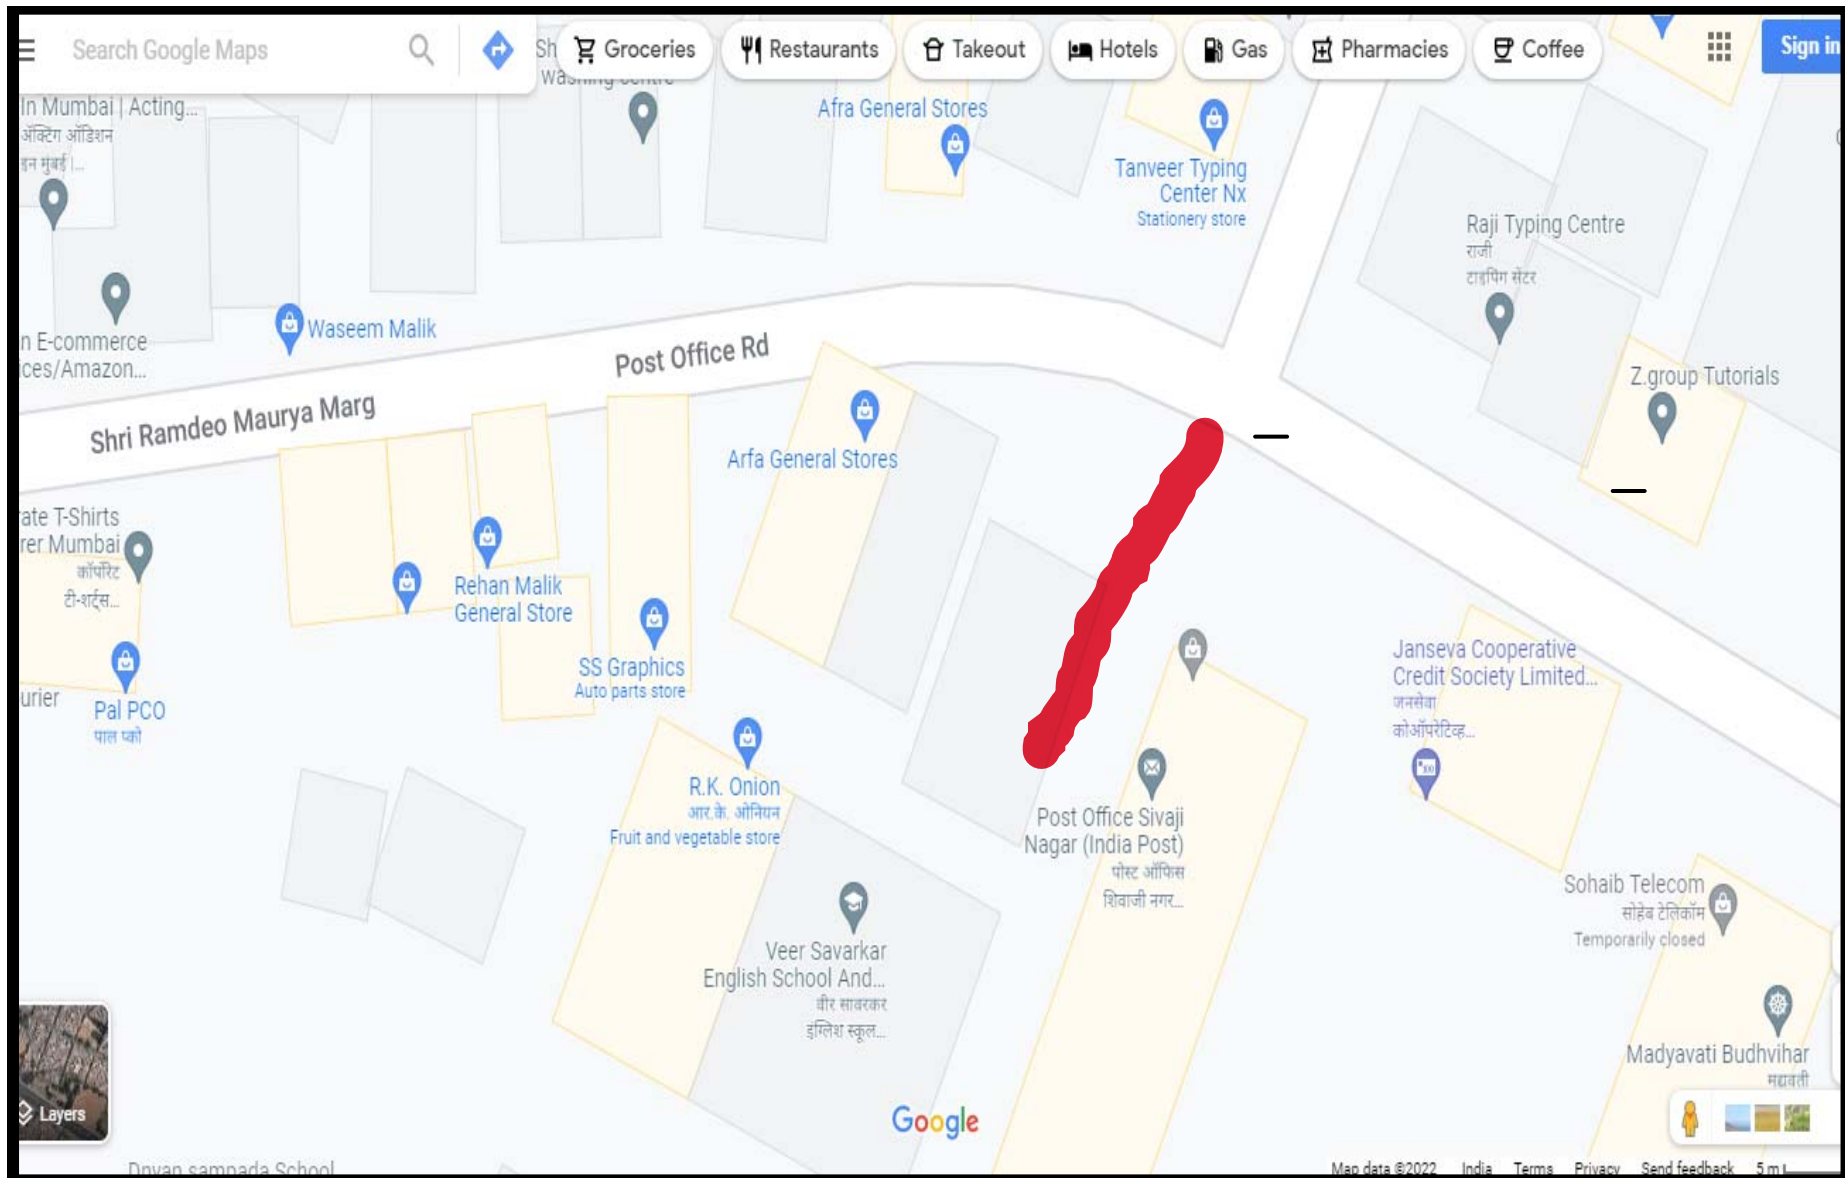

**Dog Kennel Road**

M T Kadam Marg (Side Strip)

**Mahaveer Platinum Road, Indian Oil Nagar**

**Post Office Road**

**Road No. 13, Shivaji Nagar**

## Shivaji Nagar Road No.15

Side Strip of 90 feet road

Side Strip of P L Lokhande Marg

Side strip from Shivaji Nagar Jn to Hajrat Ali Chowk

5:43

LTE

Location Services is off >

Road from BLD No 29  
to PMGP 90 feet