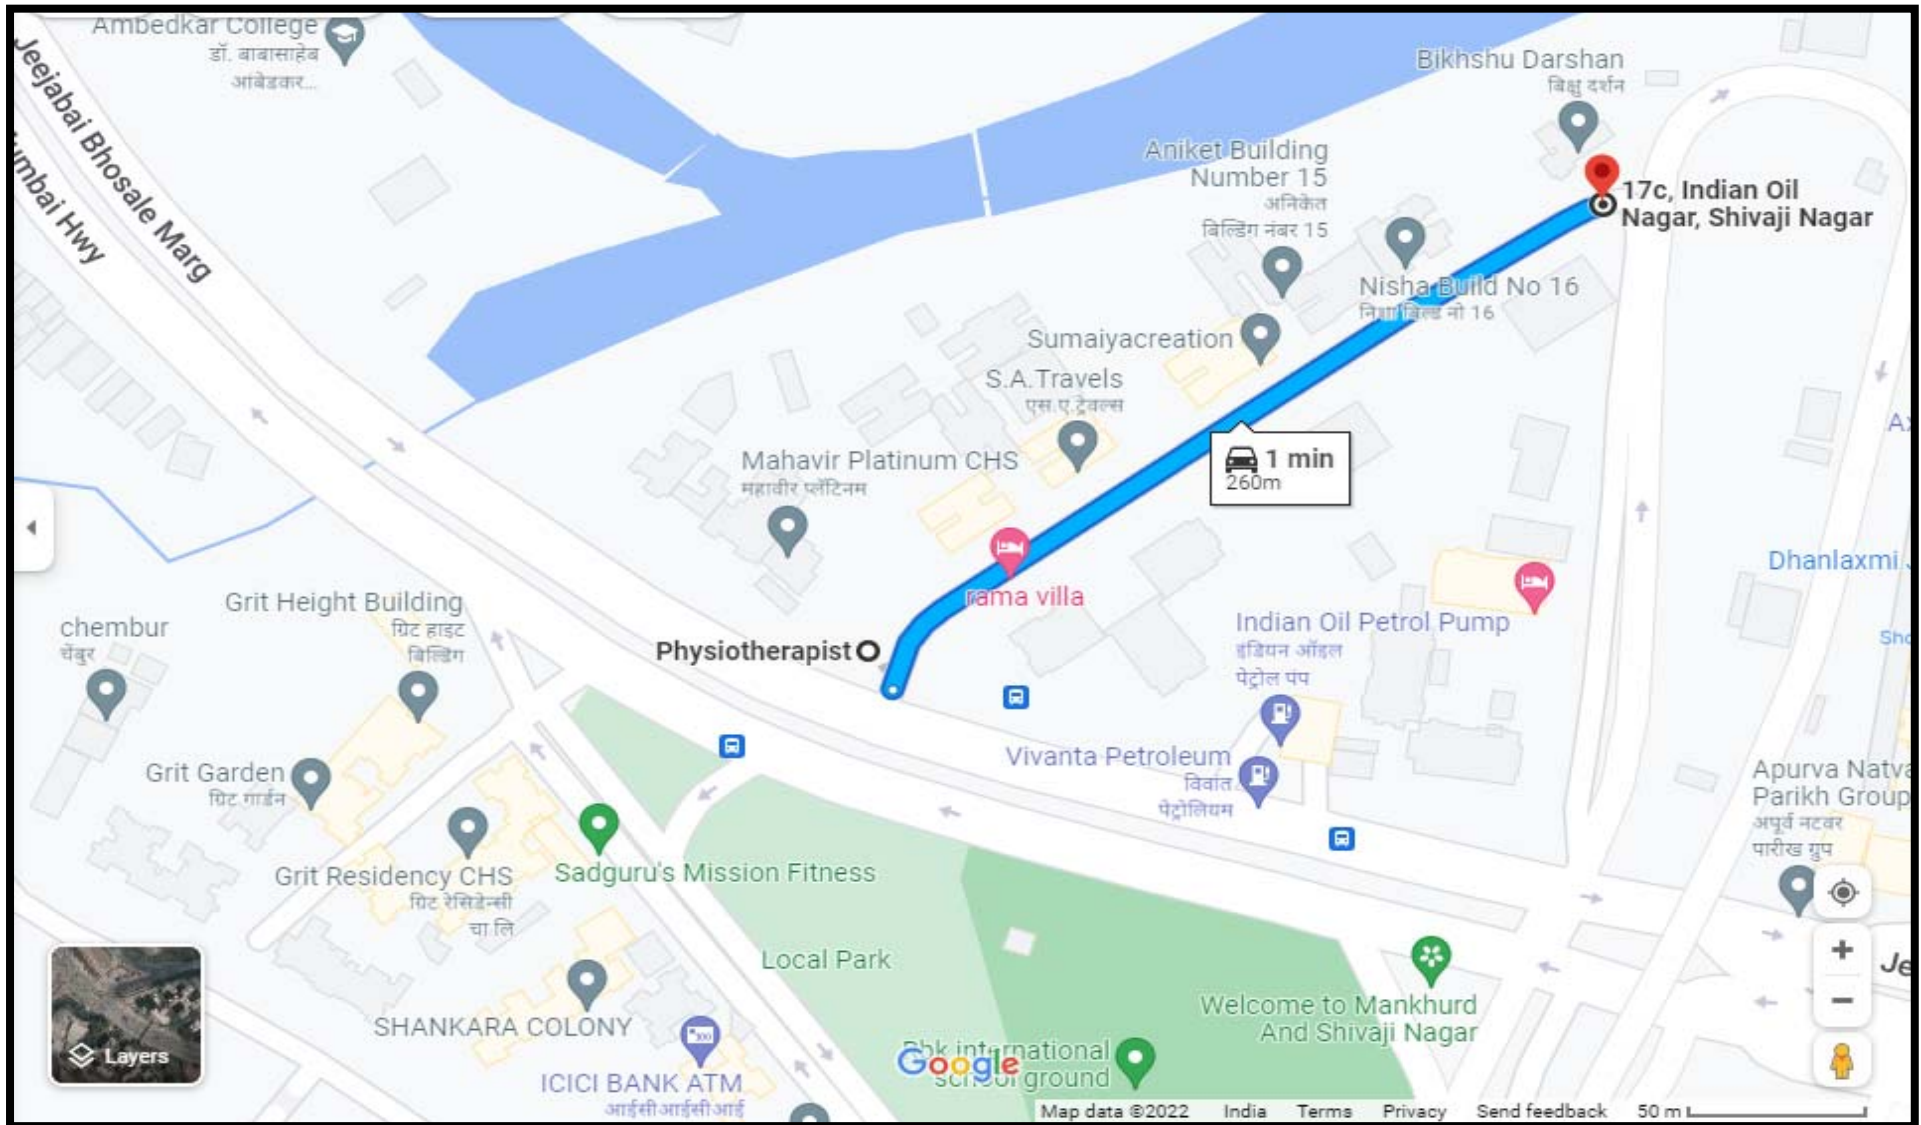

**Dog Kennel Road**

M T Kadam Marg (Side Strip)

**Mahaveer Platinum Road, Indian Oil Nagar**

**Post Office Road**

**Road No. 13, Shivaji Nagar**

## Shivaji Nagar Road No.15

Side Strip of 90 feet road

Side Strip of P L Lokhande Marg

Side strip from Shivaji Nagar Jn to Hajrat Ali Chowk

5:43

LTE

Location Services is off >

Road from BLD No 29  
to PMGP 90 feet