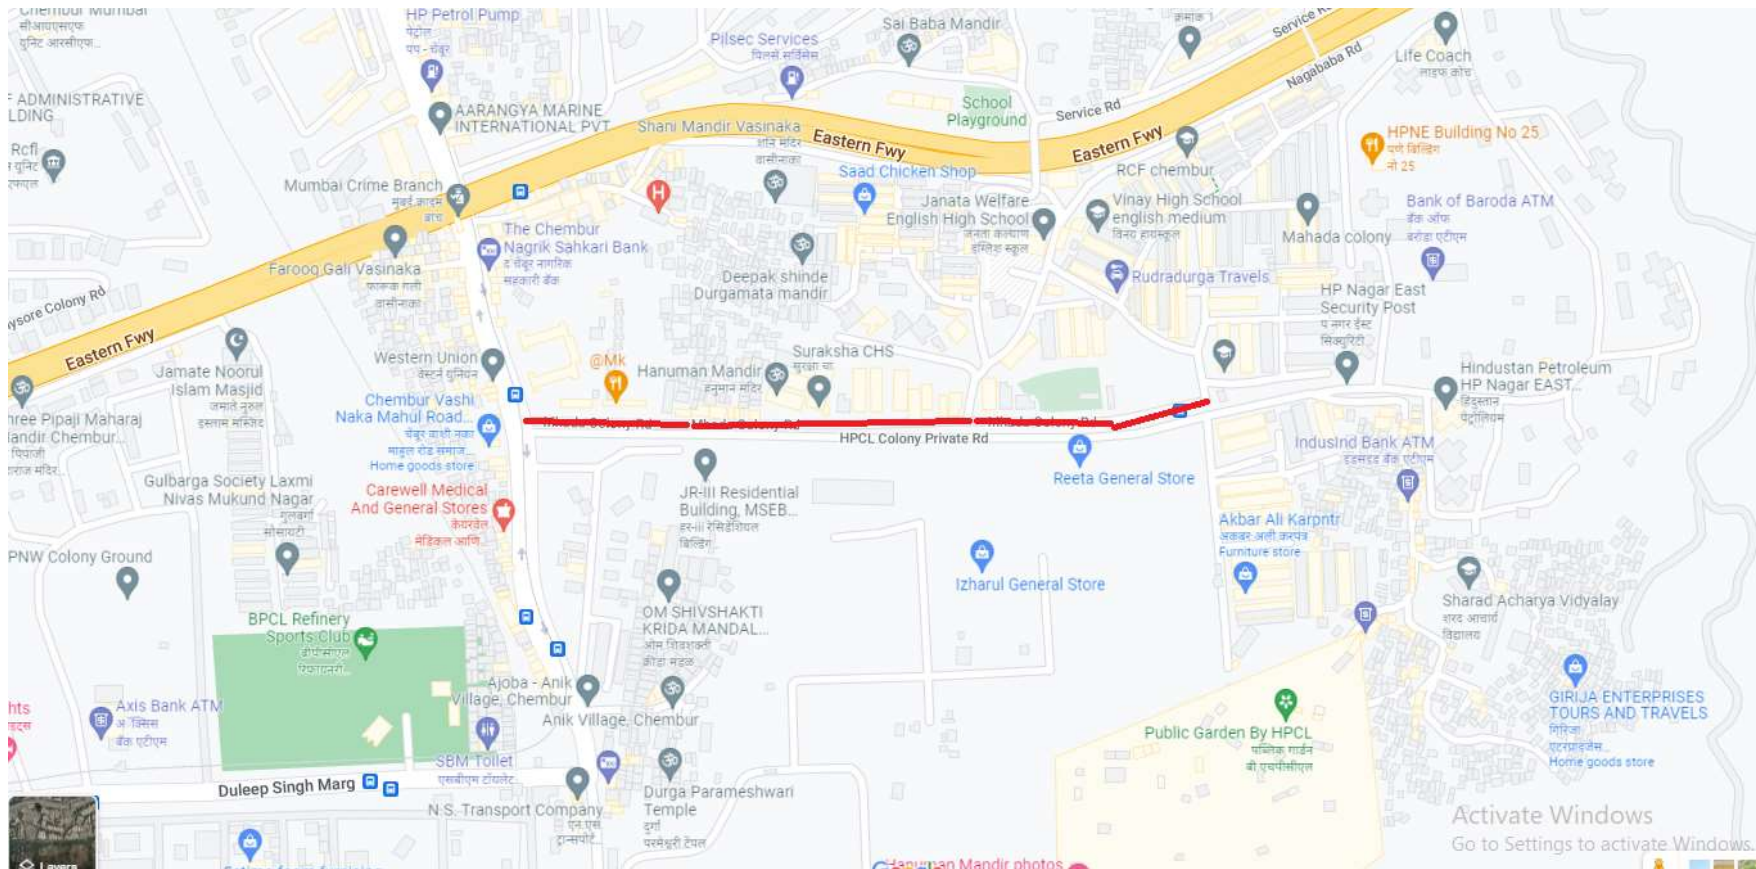

**Dog Kennel Road**

M T Kadam Marg (Side Strip)

**Mahaveer Platinum Road, Indian Oil Nagar**

**Post Office Road**

**Road No. 13, Shivaji Nagar**

## Shivaji Nagar Road No.15

Side Strip of 90 feet road

Side Strip of P L Lokhande Marg

Side strip from Shivaji Nagar Jn to Hajrat Ali Chowk

5:43

LTE

Location Services is off >

Road from BLD No 29  
to PMGP 90 feet