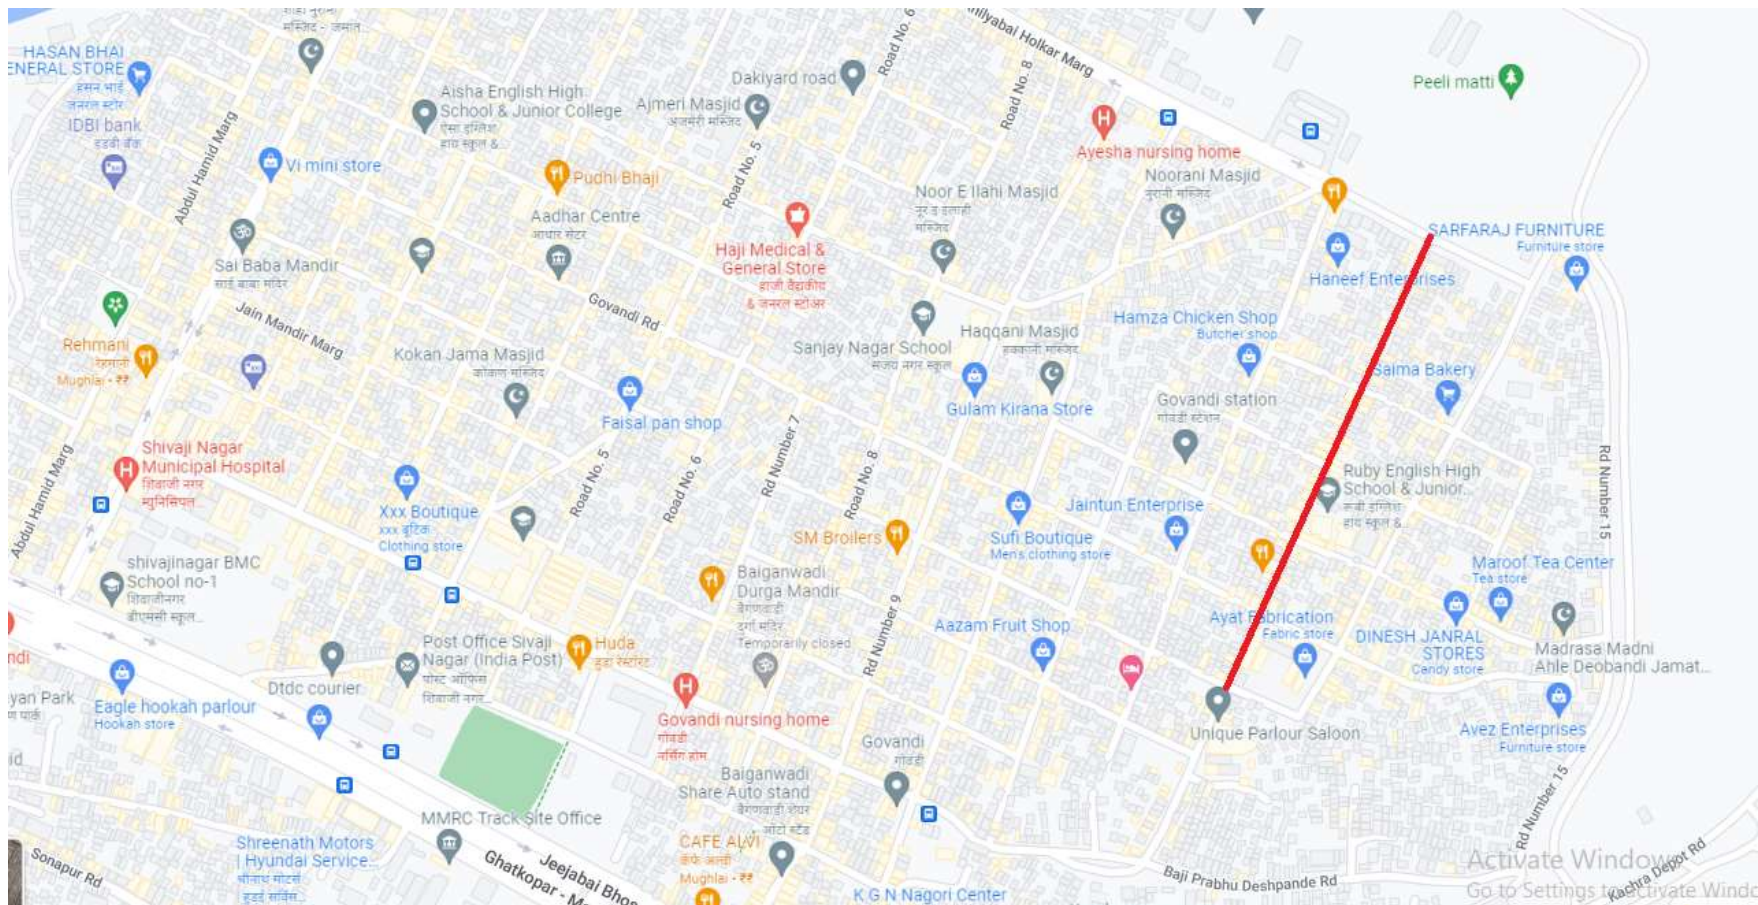

**Dog Kennel Road**

M T Kadam Marg (Side Strip)

**Mahaveer Platinum Road, Indian Oil Nagar**

**Post Office Road**

**Road No. 13, Shivaji Nagar**

## Shivaji Nagar Road No.15

Side Strip of 90 feet road

Side Strip of P L Lokhande Marg

Side strip from Shivaji Nagar Jn to Hajrat Ali Chowk

5:43

LTE

Location Services is off >

Road from BLD No 29  
to PMGP 90 feet