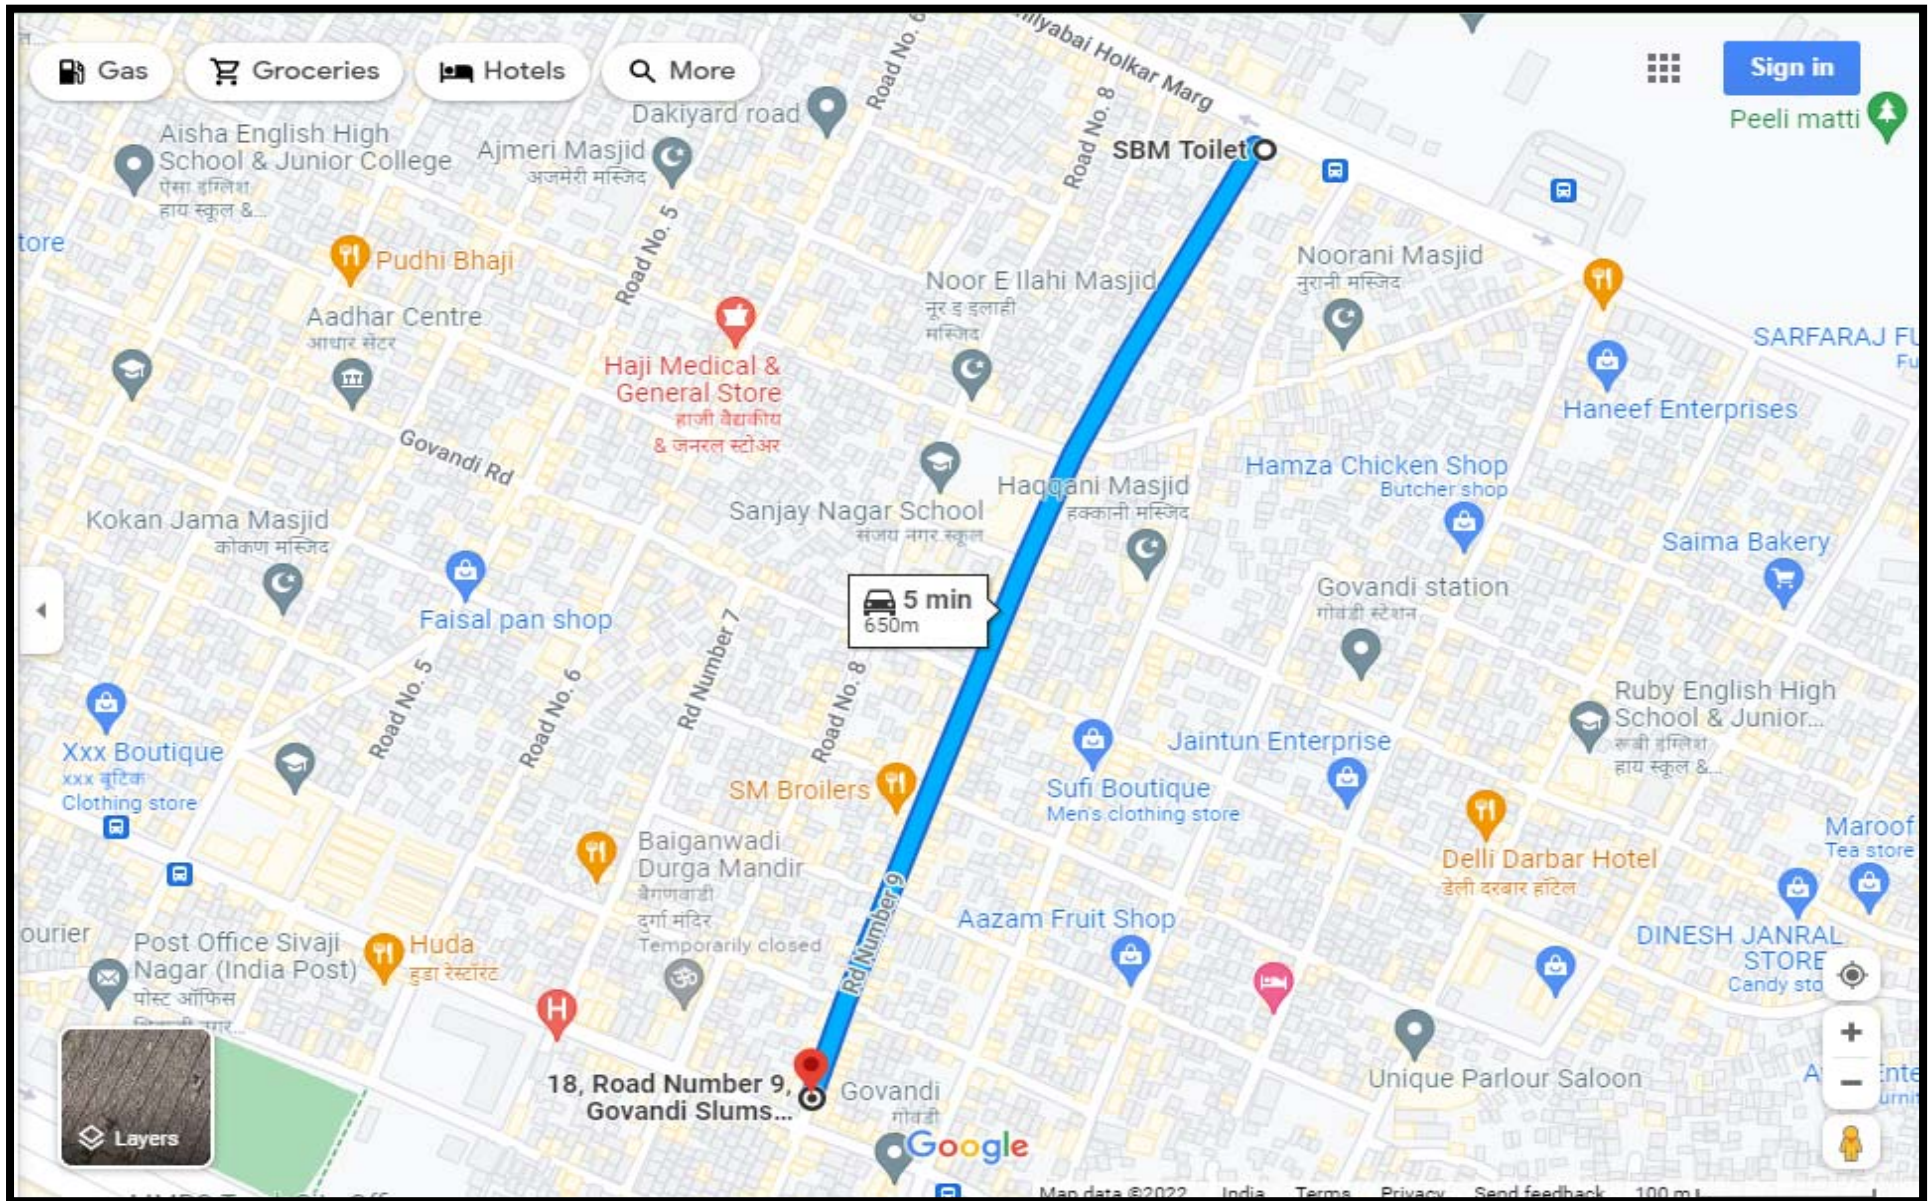

Shivaji Nagar Road No.09