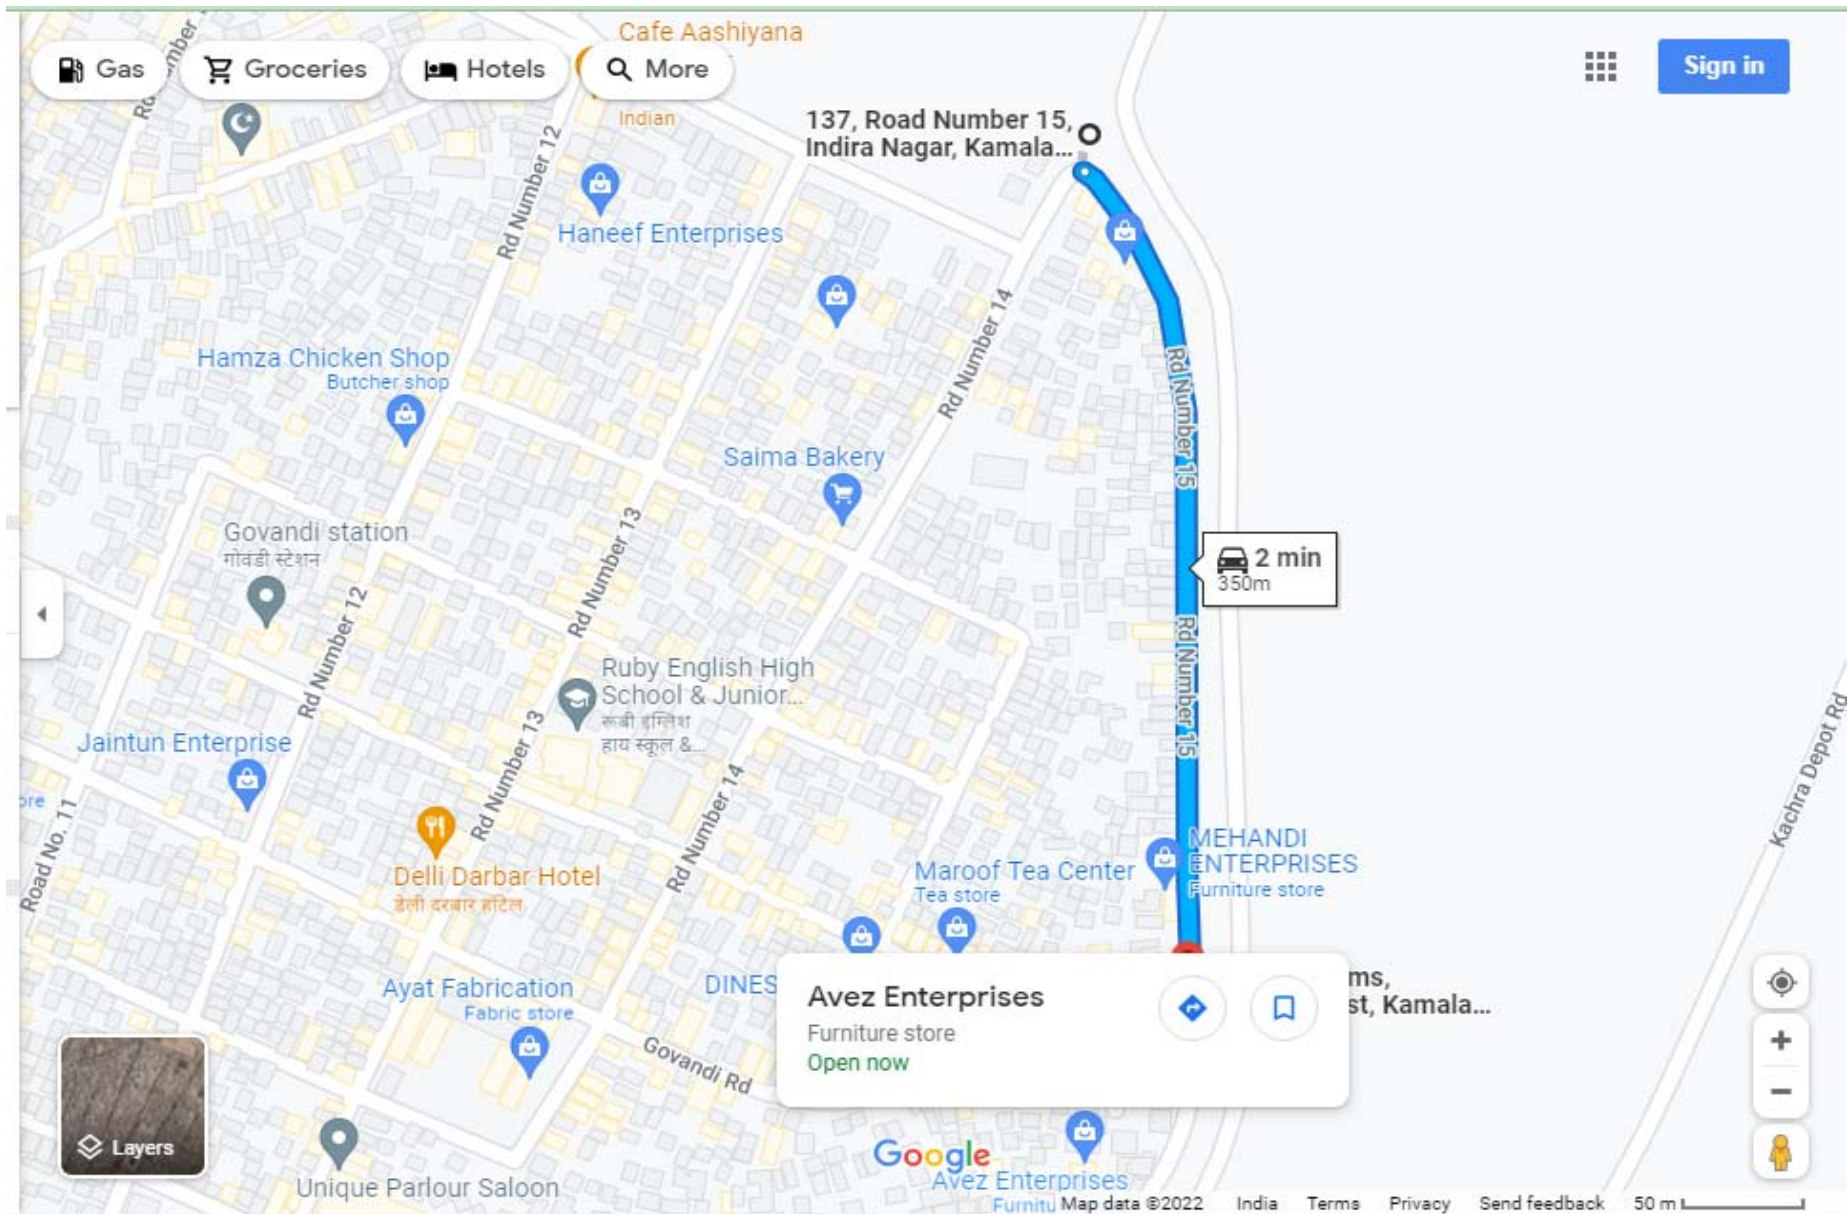

**Dog Kennel Road**

M T Kadam Marg (Side Strip)

**Mahaveer Platinum Road, Indian Oil Nagar**

**Post Office Road**

**Road No. 13, Shivaji Nagar**

## Shivaji Nagar Road No.15

Side Strip of 90 feet road

Side Strip of P L Lokhande Marg

Side strip from Shivaji Nagar Jn to Hajrat Ali Chowk

5:43

LTE

Location Services is off >

Road from BLD No 29  
to PMGP 90 feet